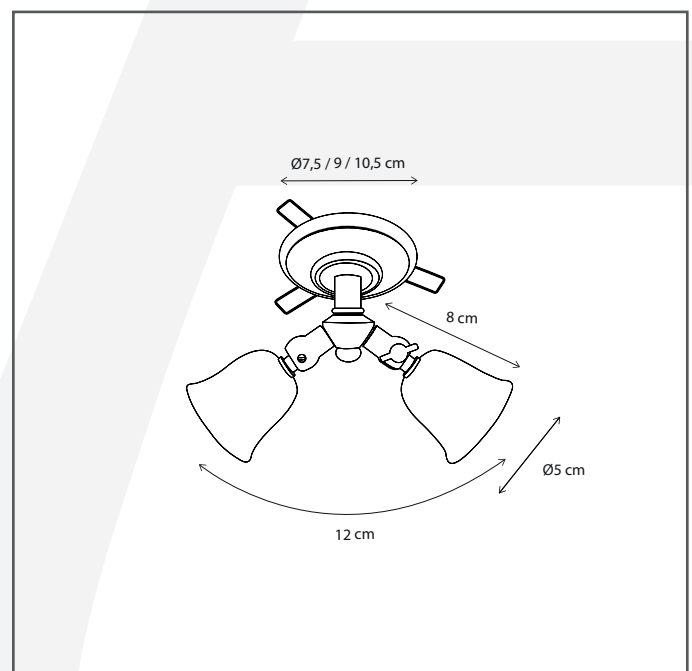

Authentage

Lighting - Verlichting - Eclairage - Beleuchtung
Belgian Design

Fleure Twin rosas with springs 7,5 cm

FLT0L1J75

General information

Location:	INDOOR
Application:	SPOT
Collection:	FLEURE TWIN
Material:	Frame: Brass
Finish:	Bronze

Dimensions and weight

Length (cm):	-
Width (cm):	7,5
Height (cm):	8
Depth (cm):	7,5
Weight (kg):	0,2

Product Specifications

Max. Wattage circuit 1 (W):	2 x 5
Max. Wattage circuit 2 (W):	
Voltage (V):	12
Fitting:	G4
Driver included:	No
Transformer included:	No
Dali:	No
Color Temperature (K):	-
Integrated LED:	-
Lamps included:	No
IP rating (IP):	20
Dimmability remote:	Yes
Dimmability on product:	No