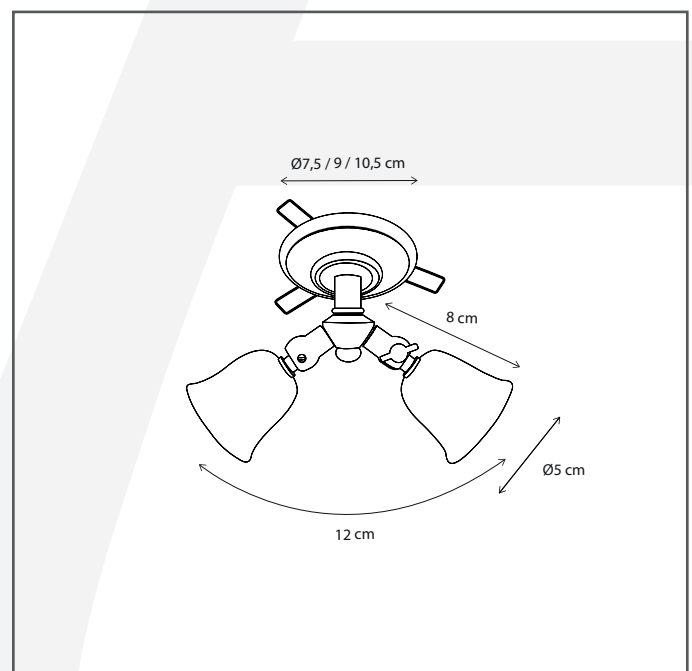

## Fleure Twin rosas with springs 10,5 cm

#### General information

Location:	INDOOR
Application:	SPOT
Collection:	FLEURE TWIN
Material:	Frame: Brass
Finish:	Bronze

#### Dimensions and weight

Length (cm):	-
Width (cm):	10,5
Height (cm):	8
Depth (cm):	10,5
Weight (kg):	0,2

#### Product Specifications

Max. Wattage circuit 1 (W):	2 x 5
Max. Wattage circuit 2 (W):	
Voltage (V):	12
Fitting:	G4
Driver included:	No
Transformer included:	No
Dali:	No
Color Temperature (K):	-
Integrated LED:	-
Lamps included:	No
IP rating (IP):	20
Dimmability remote:	Yes
Dimmability on product:	No