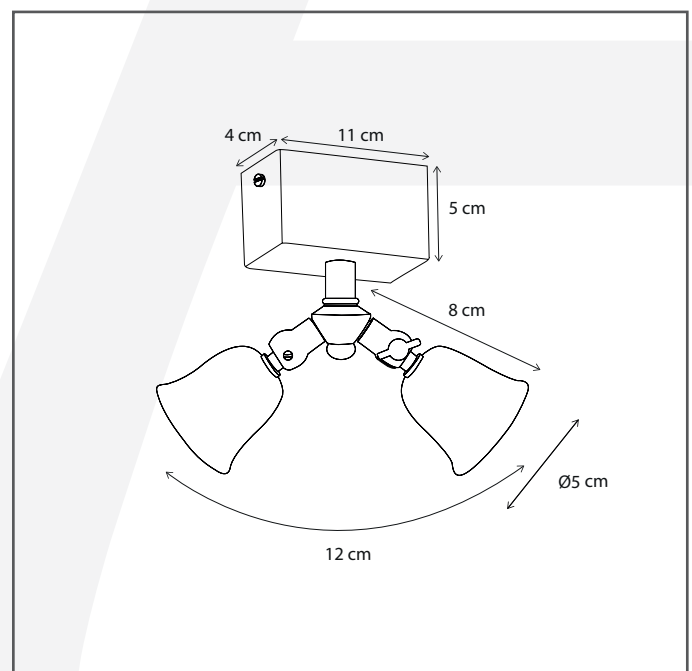

Authentage

Lighting - Verlichting - Eclairage - Beleuchtung
Belgian Design

Fleure Twin on track

FLT002TV7

General information

Location:	INDOOR
Application:	TRACK
Collection:	TRACK-SYSTEM
Material:	Frame: Brass
Finish:	Bronze

Dimensions and weight

Length (cm):	-
Width (cm):	12
Height (cm):	12,5
Depth (cm):	5
Weight (kg):	0,3

Product Specifications

Max. Wattage circuit 1 (W):	2 x 5
Max. Wattage circuit 2 (W):	
Voltage (V):	230
Fitting:	G4
Driver included:	Yes
Transformer included:	Yes
Dali:	No
Color Temperature (K):	-
Integrated LED:	-
Lamps included:	No
IP rating (IP):	20
Dimmability remote:	Yes
Dimmability on product:	No