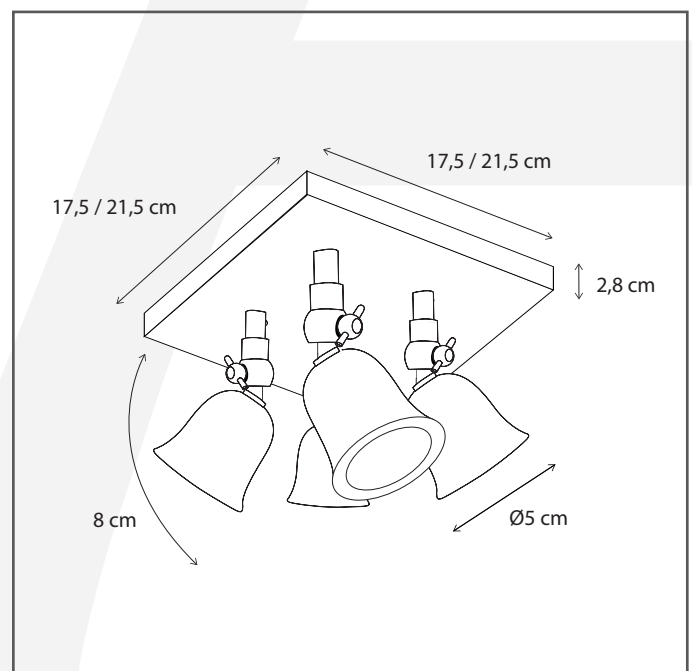

Authentage

Lighting - Verlichting - Eclairage - Beleuchtung
Belgian Design

Fleure on square base extra large 8L

FLE2L8V21

General information

| | |
|--------------|--------------|
| Location: | INDOOR |
| Application: | SPOT |
| Collection: | FLEURE |
| Material: | Frame: Brass |
| Finish: | Chrome |

Dimensions and weight

| | |
|--------------|------|
| Length (cm): | - |
| Width (cm): | 21,5 |
| Height (cm): | 11 |
| Depth (cm): | 21,5 |
| Weight (kg): | 1,3 |

Product Specifications

| | |
|-----------------------------|-------|
| Max. Wattage circuit 1 (W): | 8 x 5 |
| Max. Wattage circuit 2 (W): | |
| Voltage (V): | 230 |
| Fitting: | G4 |
| Driver included: | Yes |
| Transformer included: | No |
| Dali: | No |
| Color Temperature (K): | - |
| Integrated LED: | - |
| Lamps included: | No |
| IP rating (IP): | 20 |
| Dimmability remote: | Yes |
| Dimmability on product: | No |