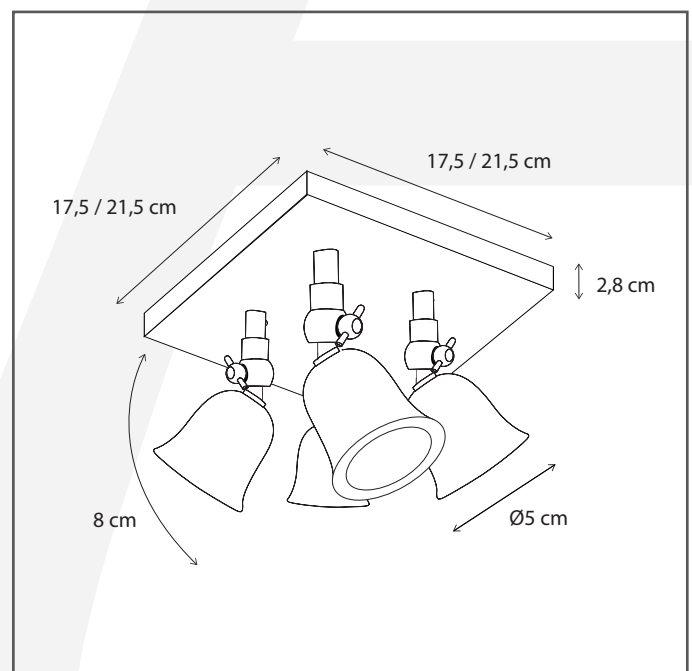

Authentage

Lighting - Verlichting - Eclairage - Beleuchtung
Belgian Design

Fleure on square base large 4L

FLE2L4V17

General information

Location:	INDOOR
Application:	SPOT
Collection:	FLEURE
Material:	Frame: Brass
Finish:	Chrome

Dimensions and weight

Length (cm):	-
Width (cm):	17,5
Height (cm):	11
Depth (cm):	17,5
Weight (kg):	0,7

Product Specifications

Max. Wattage circuit 1 (W):	4 x 5
Max. Wattage circuit 2 (W):	
Voltage (V):	230
Fitting:	G4
Driver included:	Yes
Transformer included:	No
Dali:	No
Color Temperature (K):	-
Integrated LED:	-
Lamps included:	No
IP rating (IP):	20
Dimmability remote:	Yes
Dimmability on product:	No

For further questions don't hesitate to contact us via info@authentage.be or via 0032(0)3 355 10 40.

Fleure on square base large