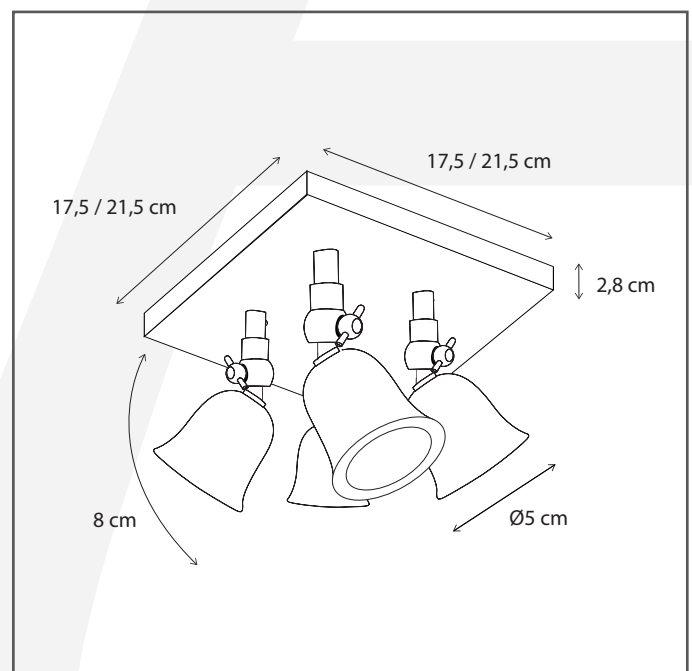

Authentage

Lighting - Verlichting - Eclairage - Beleuchtung
Belgian Design

Fleure on square base medium 4L

FLE2L4V10

General information

| | |
|--------------|--------------|
| Location: | INDOOR |
| Application: | SPOT |
| Collection: | FLEURE |
| Material: | Frame: Brass |
| Finish: | Chrome |

Dimensions and weight

| | |
|--------------|-----|
| Length (cm): | - |
| Width (cm): | 10 |
| Height (cm): | 12 |
| Depth (cm): | 10 |
| Weight (kg): | 0,7 |

Product Specifications

| | |
|-----------------------------|-------|
| Max. Wattage circuit 1 (W): | 4 x 5 |
| Max. Wattage circuit 2 (W): | |
| Voltage (V): | 230 |
| Fitting: | G4 |
| Driver included: | Yes |
| Transformer included: | No |
| Dali: | No |
| Color Temperature (K): | - |
| Integrated LED: | - |
| Lamps included: | No |
| IP rating (IP): | 20 |
| Dimmability remote: | Yes |
| Dimmability on product: | No |