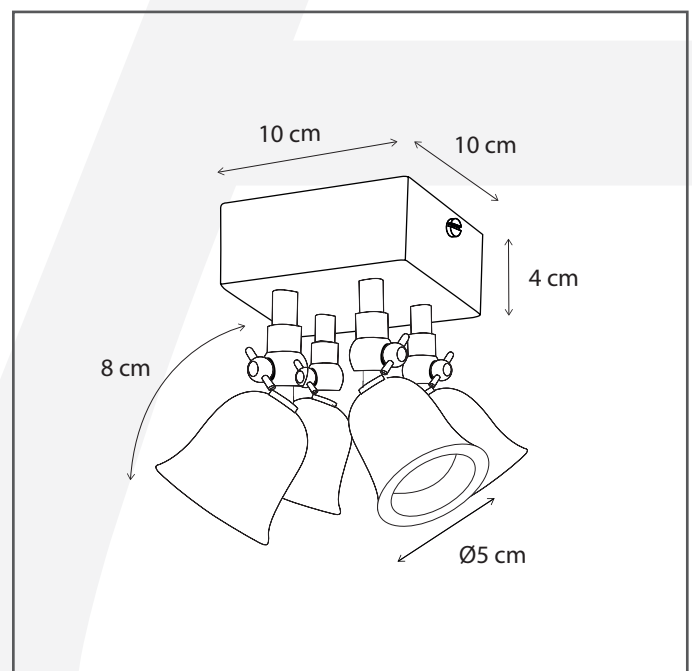

Authentage

Lighting - Verlichting - Eclairage - Beleuchtung
Belgian Design

Fleure on square base medium 2L

FLE2L2V10

General information

Location:	INDOOR
Application:	SPOT
Collection:	FLEURE
Material:	Frame: Brass
Finish:	Chrome

Dimensions and weight

Length (cm):	-
Width (cm):	10
Height (cm):	12
Depth (cm):	10
Weight (kg):	0,3

Product Specifications

Max. Wattage circuit 1 (W):	2 x 5
Max. Wattage circuit 2 (W):	
Voltage (V):	230
Fitting:	G4
Driver included:	Yes
Transformer included:	No
Dali:	No
Color Temperature (K):	-
Integrated LED:	-
Lamps included:	No
IP rating (IP):	20
Dimmability remote:	Yes
Dimmability on product:	No