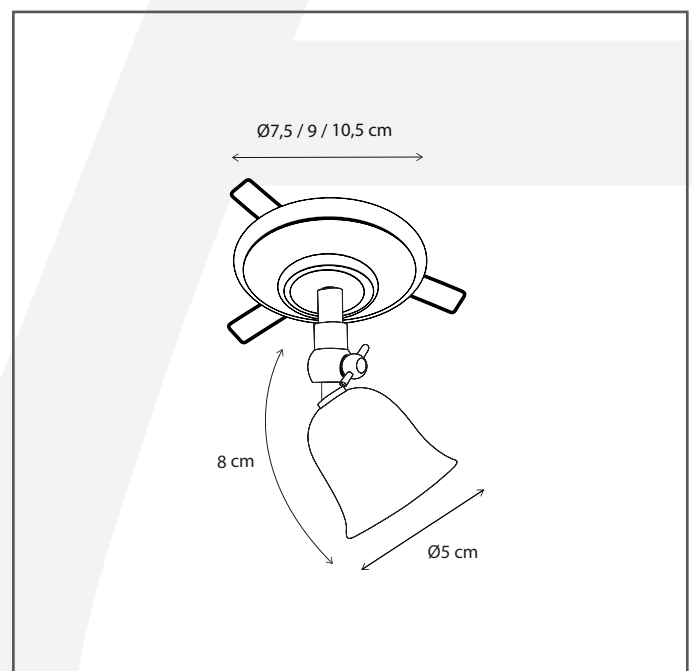

Authentage

Lighting - Verlichting - Eclairage - Beleuchtung
Belgian Design

Fleure rosas with springs 9 cm

FLE2L1J90

General information

Location:	INDOOR
Application:	SPOT
Collection:	FLEURE
Material:	Frame: Brass
Finish:	Chrome

Dimensions and weight

Length (cm):	-
Width (cm):	9
Height (cm):	8
Depth (cm):	9
Weight (kg):	0,15

Product Specifications

Max. Wattage circuit 1 (W):	5
Max. Wattage circuit 2 (W):	
Voltage (V):	12
Fitting:	G4
Driver included:	No
Transformer included:	No
Dali:	No
Color Temperature (K):	-
Integrated LED:	-
Lamps included:	No
IP rating (IP):	20
Dimmability remote:	Yes
Dimmability on product:	No