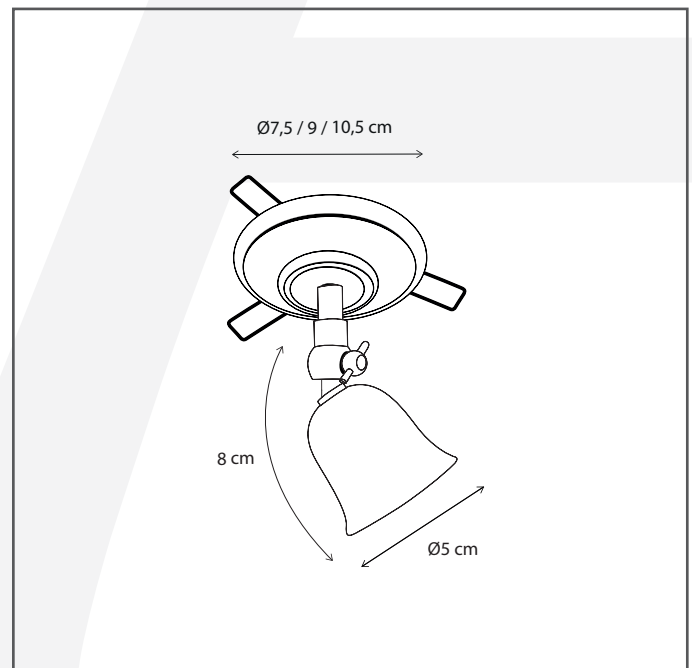

Authentage

Lighting - Verlichting - Eclairage - Beleuchtung
Belgian Design

Fleure rosas with springs 7,5 cm

FLE2L1J75

General information

Location:	INDOOR
Application:	SPOT
Collection:	FLEURE
Material:	Frame: Brass
Finish:	Chrome

Dimensions and weight

Length (cm):	-
Width (cm):	7,5
Height (cm):	8
Depth (cm):	7,5
Weight (kg):	0,15

Product Specifications

Max. Wattage circuit 1 (W):	5
Max. Wattage circuit 2 (W):	
Voltage (V):	12
Fitting:	G4
Driver included:	No
Transformer included:	No
Dali:	No
Color Temperature (K):	-
Integrated LED:	-
Lamps included:	No
IP rating (IP):	20
Dimmability remote:	Yes
Dimmability on product:	No