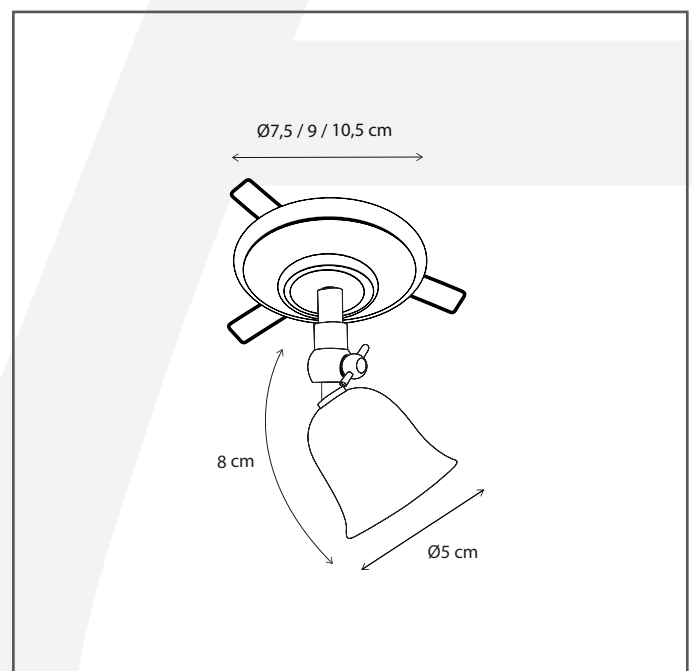

Authentage

Lighting - Verlichting - Eclairage - Beleuchtung
Belgian Design

Fleure rosas with springs 10,5 cm

FLE2L1J10

General information

Location:	INDOOR
Application:	SPOT
Collection:	FLEURE
Material:	Frame: Brass
Finish:	Chrome

Dimensions and weight

Length (cm):	-
Width (cm):	10,5
Height (cm):	8
Depth (cm):	10,5
Weight (kg):	0,15

Product Specifications

Max. Wattage circuit 1 (W):	5
Max. Wattage circuit 2 (W):	
Voltage (V):	12
Fitting:	G4
Driver included:	No
Transformer included:	No
Dali:	No
Color Temperature (K):	-
Integrated LED:	-
Lamps included:	No
IP rating (IP):	20
Dimmability remote:	Yes
Dimmability on product:	No