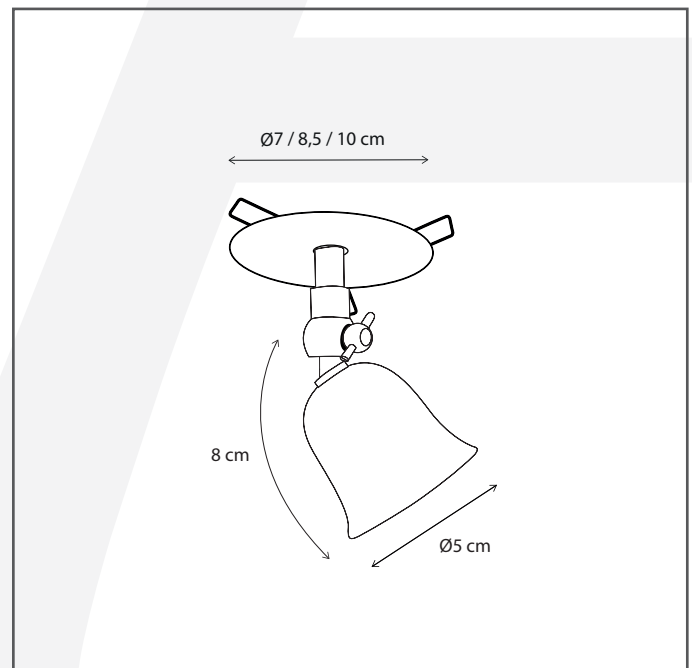

### General information

Location:	INDOOR
Application:	SPOT
Collection:	FLEURE
Material:	Frame: Brass
Finish:	Chrome

### Dimensions and weight

Length (cm):	-
Width (cm):	8,5
Height (cm):	8
Depth (cm):	8,5
Weight (kg):	0,15

### Product Specifications

Max. Wattage circuit 1 (W):	5
Max. Wattage circuit 2 (W):	
Voltage (V):	12
Fitting:	G4
Driver included:	No
Transformer included:	No
Dali:	No
Color Temperature (K):	-
Integrated LED:	-
Lamps included:	No
IP rating (IP):	20
Dimmability remote:	Yes
Dimmability on product:	No