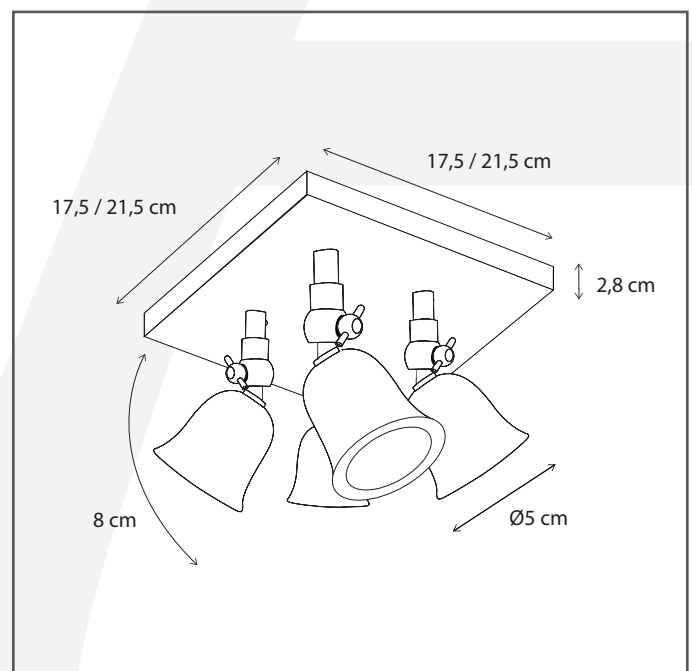

Authentage

Lighting - Verlichting - Eclairage - Beleuchtung
Belgian Design

Fleure on square base extra large 8L

FLE1L8V21

General information

Location:	INDOOR
Application:	SPOT
Collection:	FLEURE
Material:	Frame: Brass
Finish:	Brushed nickel

Dimensions and weight

Length (cm):	-
Width (cm):	21,5
Height (cm):	11
Depth (cm):	21,5
Weight (kg):	1,3

Product Specifications

Max. Wattage circuit 1 (W):	8 x 5
Max. Wattage circuit 2 (W):	
Voltage (V):	230
Fitting:	G4
Driver included:	Yes
Transformer included:	No
Dali:	No
Color Temperature (K):	-
Integrated LED:	-
Lamps included:	No
IP rating (IP):	20
Dimmability remote:	Yes
Dimmability on product:	No