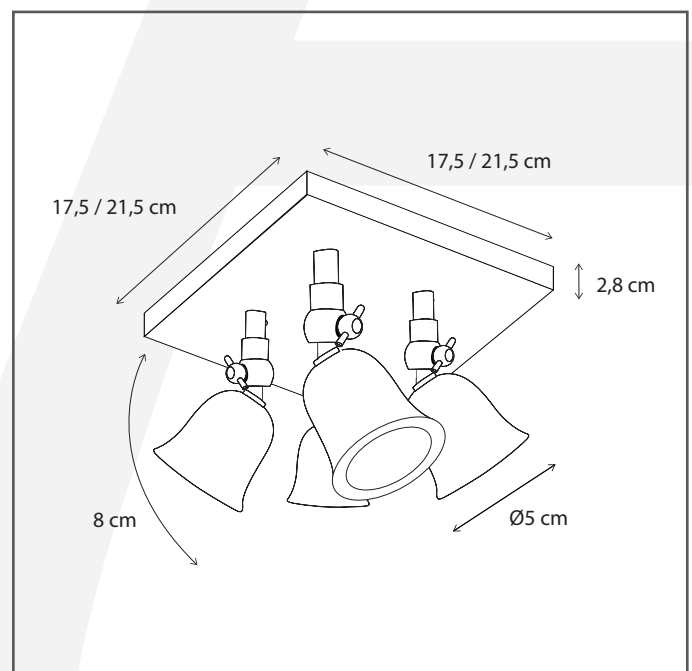

Authentage

Lighting - Verlichting - Eclairage - Beleuchtung
Belgian Design

Fleure on square base large 4L

FLE1L4V17

General information

Location:	INDOOR
Application:	SPOT
Collection:	FLEURE
Material:	Frame: Brass
Finish:	Brushed nickel

Dimensions and weight

Length (cm):	-
Width (cm):	17,5
Height (cm):	11
Depth (cm):	17,5
Weight (kg):	0,7

Product Specifications

Max. Wattage circuit 1 (W):	4 x 5
Max. Wattage circuit 2 (W):	
Voltage (V):	230
Fitting:	G4
Driver included:	Yes
Transformer included:	No
Dali:	No
Color Temperature (K):	-
Integrated LED:	-
Lamps included:	No
IP rating (IP):	20
Dimmability remote:	Yes
Dimmability on product:	No