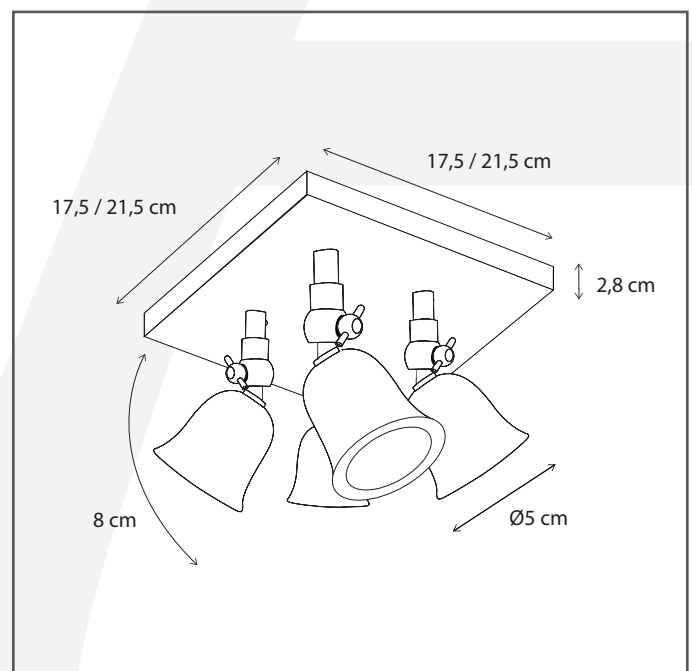

Authentage

Lighting - Verlichting - Eclairage - Beleuchtung
Belgian Design

Fleure on square base medium 4L

FLE1L4V10

General information

Location:	INDOOR
Application:	SPOT
Collection:	FLEURE
Material:	Frame: Brass
Finish:	Brushed nickel

Dimensions and weight

Length (cm):	-
Width (cm):	10
Height (cm):	12
Depth (cm):	10
Weight (kg):	0,7

Product Specifications

Max. Wattage circuit 1 (W):	4 x 5
Max. Wattage circuit 2 (W):	
Voltage (V):	230
Fitting:	G4
Driver included:	Yes
Transformer included:	No
Dali:	No
Color Temperature (K):	-
Integrated LED:	-
Lamps included:	No
IP rating (IP):	20
Dimmability remote:	Yes
Dimmability on product:	No