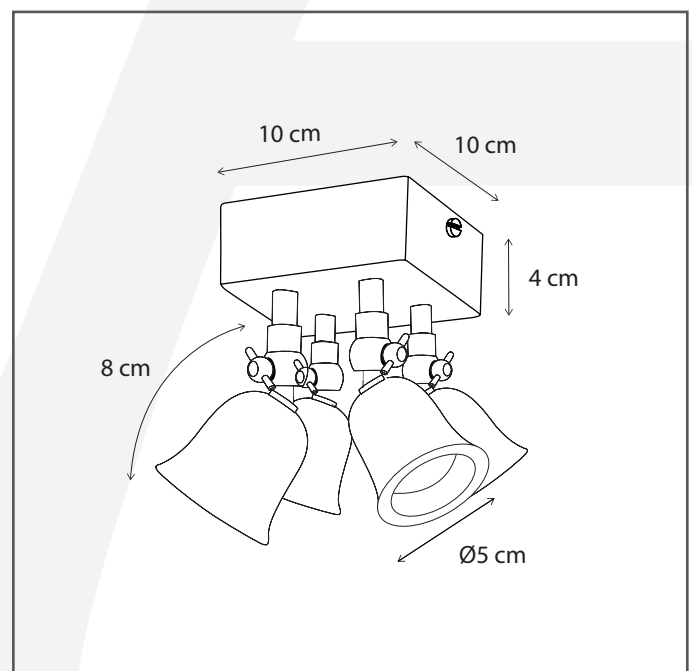

Authentage

Lighting - Verlichting - Eclairage - Beleuchtung
Belgian Design

Fleure on square base medium 2L

FLE1L2V10

General information

Location:	INDOOR
Application:	SPOT
Collection:	FLEURE
Material:	Frame: Brass
Finish:	Brushed nickel

Dimensions and weight

Length (cm):	-
Width (cm):	10
Height (cm):	12
Depth (cm):	10
Weight (kg):	0,35

Product Specifications

Max. Wattage circuit 1 (W):	2 x 5
Max. Wattage circuit 2 (W):	
Voltage (V):	230
Fitting:	G4
Driver included:	Yes
Transformer included:	No
Dali:	No
Color Temperature (K):	-
Integrated LED:	-
Lamps included:	No
IP rating (IP):	20
Dimmability remote:	Yes
Dimmability on product:	No