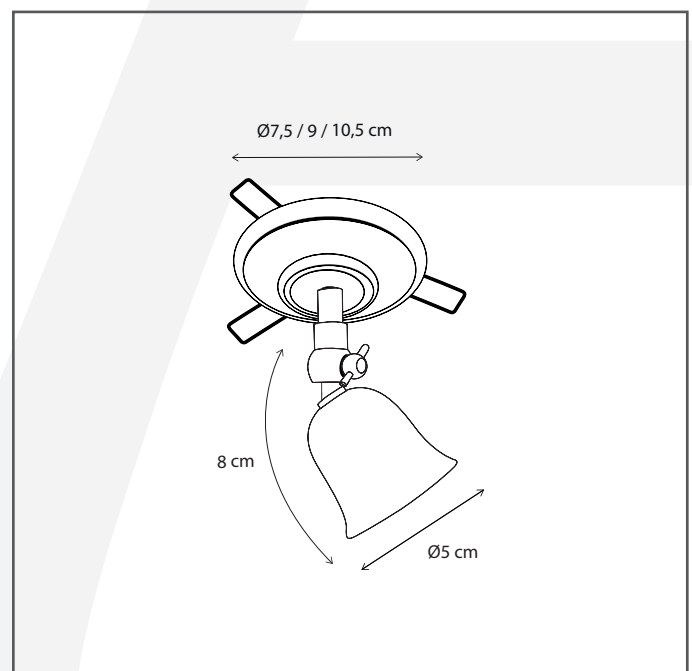

Authentage

Lighting - Verlichting - Eclairage - Beleuchtung
Belgian Design

Fleure rosas with springs 9 cm

FLE1L1J90

General information

Location:	INDOOR
Application:	SPOT
Collection:	FLEURE
Material:	Frame: Brass
Finish:	Brushed nickel

Dimensions and weight

Length (cm):	-
Width (cm):	9
Height (cm):	8
Depth (cm):	9
Weight (kg):	0,15

Product Specifications

Max. Wattage circuit 1 (W):	5
Max. Wattage circuit 2 (W):	
Voltage (V):	12
Fitting:	G4
Driver included:	No
Transformer included:	No
Dali:	No
Color Temperature (K):	-
Integrated LED:	-
Lamps included:	No
IP rating (IP):	20
Dimmability remote:	Yes
Dimmability on product:	No