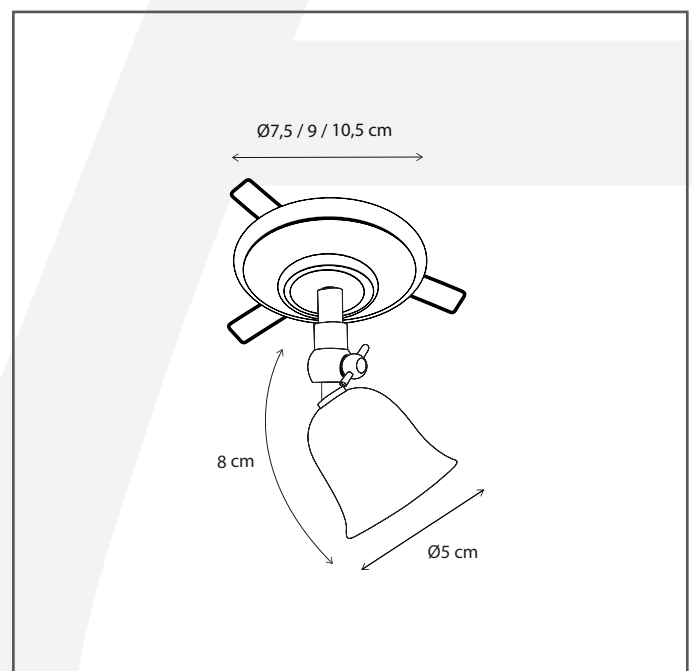

Authentage

Lighting - Verlichting - Eclairage - Beleuchtung
Belgian Design

Fleure rosas with springs 7,5 cm

FLE1L1J75

General information

Location:	INDOOR
Application:	SPOT
Collection:	FLEURE
Material:	Frame: Brass
Finish:	Brushed nickel

Dimensions and weight

Length (cm):	-
Width (cm):	7,5
Height (cm):	8
Depth (cm):	7,5
Weight (kg):	0,15

Product Specifications

Max. Wattage circuit 1 (W):	5
Max. Wattage circuit 2 (W):	
Voltage (V):	12
Fitting:	G4
Driver included:	No
Transformer included:	No
Dali:	No
Color Temperature (K):	-
Integrated LED:	-
Lamps included:	No
IP rating (IP):	20
Dimmability remote:	Yes
Dimmability on product:	No

Fleure rosas with springs

For further questions don't hesitate to contact us via info@authentage.be or via 0032(0)3 355 10 40.