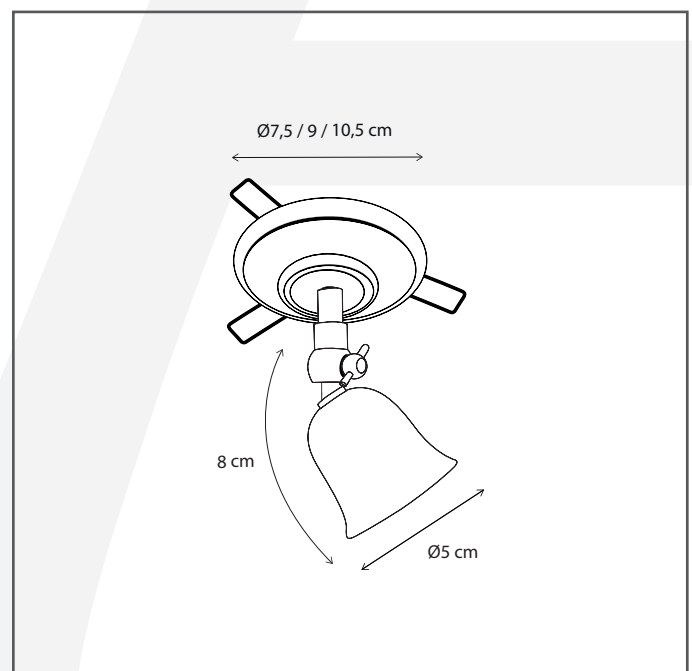

Authentage

Lighting - Verlichting - Eclairage - Beleuchtung
Belgian Design

Fleure rosas with springs 10,5 cm

FLE1L1J10

General information

Location:	INDOOR
Application:	SPOT
Collection:	FLEURE
Material:	Frame: Brass
Finish:	Brushed nickel

Dimensions and weight

Length (cm):	-
Width (cm):	10,5
Height (cm):	8
Depth (cm):	10,5
Weight (kg):	0,15

Product Specifications

Max. Wattage circuit 1 (W):	5
Max. Wattage circuit 2 (W):	
Voltage (V):	12
Fitting:	G4
Driver included:	No
Transformer included:	No
Dali:	No
Color Temperature (K):	-
Integrated LED:	-
Lamps included:	No
IP rating (IP):	20
Dimmability remote:	Yes
Dimmability on product:	No