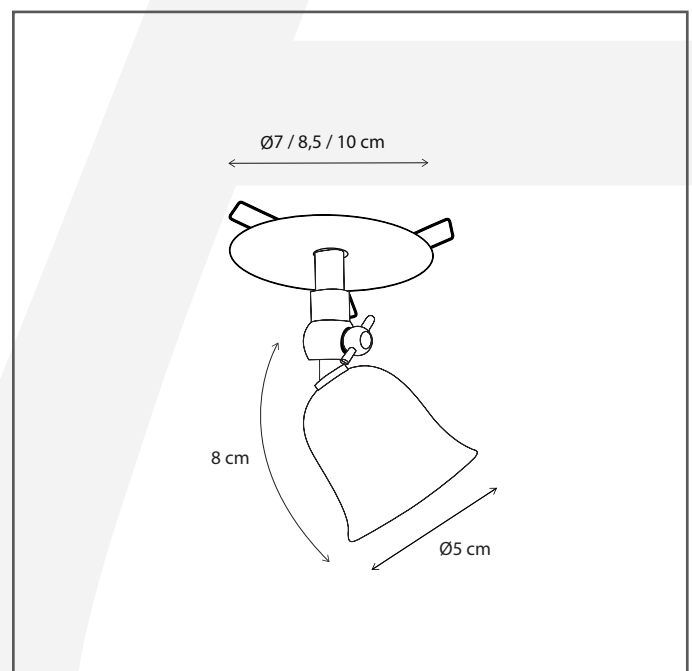

Authentage

Lighting - Verlichting - Eclairage - Beleuchtung
Belgian Design

Fleure disc with springs 8,5 cm

FLE1L1I85

General information

Location:	INDOOR
Application:	SPOT
Collection:	FLEURE
Material:	Frame: Brass
Finish:	Brushed nickel

Dimensions and weight

Length (cm):	-
Width (cm):	8,5
Height (cm):	8
Depth (cm):	8,5
Weight (kg):	0,15

Product Specifications

Max. Wattage circuit 1 (W):	5
Max. Wattage circuit 2 (W):	
Voltage (V):	12
Fitting:	G4
Driver included:	No
Transformer included:	No
Dali:	No
Color Temperature (K):	-
Integrated LED:	-
Lamps included:	No
IP rating (IP):	20
Dimmability remote:	Yes
Dimmability on product:	No