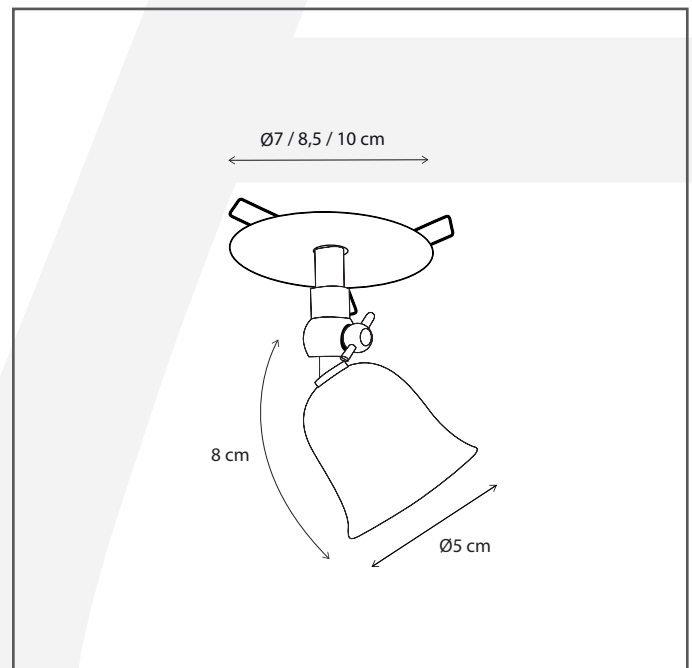

Authentage

Lighting - Verlichting - Eclairage - Beleuchtung
Belgian Design

Fleure disc with springs 7 cm

FLE1L1170

General information

Location:	INDOOR
Application:	SPOT
Collection:	FLEURE
Material:	Frame: Brass
Finish:	Brushed nickel

Dimensions and weight

Length (cm):	-
Width (cm):	7
Height (cm):	8
Depth (cm):	7
Weight (kg):	0,15

Product Specifications

Max. Wattage circuit 1 (W):	5
Max. Wattage circuit 2 (W):	
Voltage (V):	12
Fitting:	G4
Driver included:	No
Transformer included:	No
Dali:	No
Color Temperature (K):	-
Integrated LED:	-
Lamps included:	No
IP rating (IP):	20
Dimmability remote:	Yes
Dimmability on product:	No

Fleure disc with springs

For further questions don't hesitate to contact us via info@authentage.be or via 0032(0)3 355 10 40.