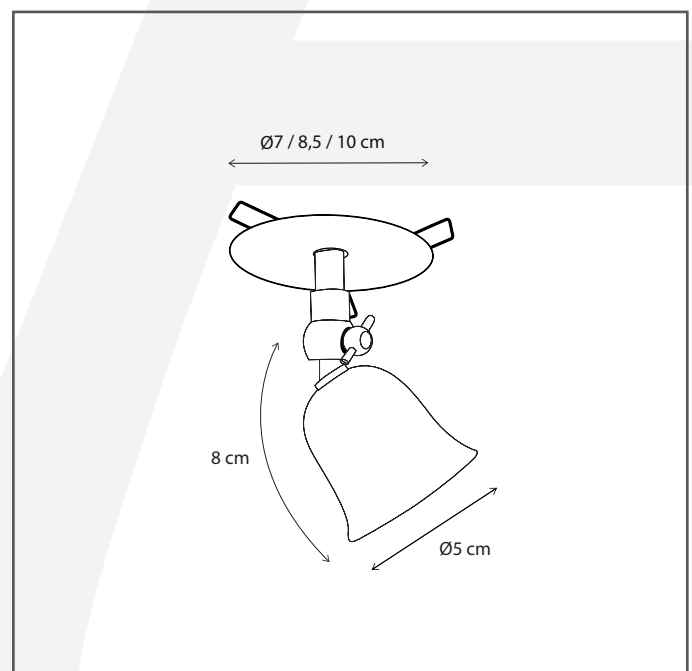

Authentage

Lighting - Verlichting - Eclairage - Beleuchtung
Belgian Design

Fleure disc with springs 10 cm

FLE1L1110

General information

Location:	INDOOR
Application:	SPOT
Collection:	FLEURE
Material:	Frame: Brass
Finish:	Brushed nickel

Dimensions and weight

Length (cm):	-
Width (cm):	10
Height (cm):	8
Depth (cm):	10
Weight (kg):	0,15

Product Specifications

Max. Wattage circuit 1 (W):	5
Max. Wattage circuit 2 (W):	
Voltage (V):	12
Fitting:	G4
Driver included:	No
Transformer included:	No
Dali:	No
Color Temperature (K):	-
Integrated LED:	-
Lamps included:	No
IP rating (IP):	20
Dimmability remote:	Yes
Dimmability on product:	No

Fleure disc with springs

For further questions don't hesitate to contact us via info@authentage.be or via 0032(0)3 355 10 40.