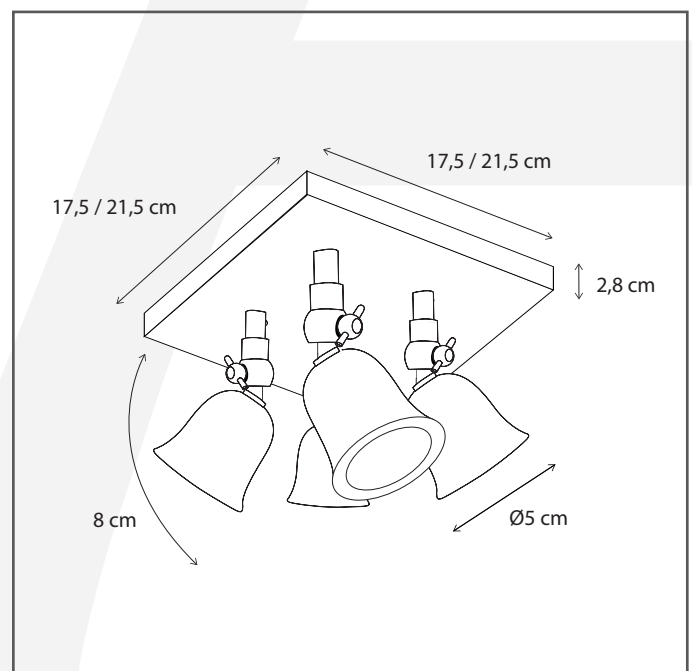

Authentage

Lighting - Verlichting - Eclairage - Beleuchtung
Belgian Design

Fleure on square base extra large 8L

FLE0L8V21

General information

Location:	INDOOR
Application:	SPOT
Collection:	FLEURE
Material:	Frame: Brass
Finish:	Bronze

Dimensions and weight

Length (cm):	-
Width (cm):	21,5
Height (cm):	11
Depth (cm):	21,5
Weight (kg):	1,3

Product Specifications

Max. Wattage circuit 1 (W):	8 x 5
Max. Wattage circuit 2 (W):	
Voltage (V):	230
Fitting:	G4
Driver included:	Yes
Transformer included:	No
Dali:	No
Color Temperature (K):	-
Integrated LED:	-
Lamps included:	No
IP rating (IP):	20
Dimmability remote:	Yes
Dimmability on product:	No