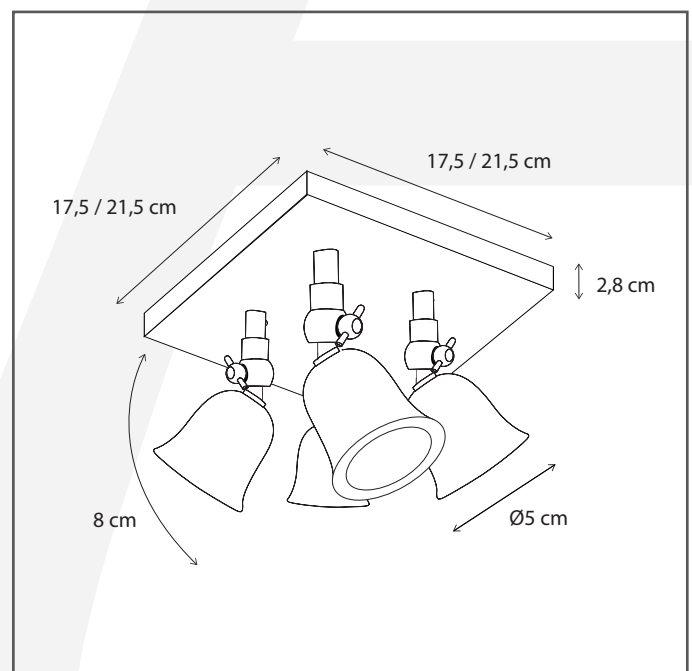

Authentage

Lighting - Verlichting - Eclairage - Beleuchtung
Belgian Design

Fleure on square base large 4L

FLEOL4V17

General information

Location:	INDOOR
Application:	SPOT
Collection:	FLEURE
Material:	Frame: Brass
Finish:	Bronze

Dimensions and weight

Length (cm):	-
Width (cm):	17,5
Height (cm):	11
Depth (cm):	17,5
Weight (kg):	0,7

Product Specifications

Max. Wattage circuit 1 (W):	4 x 5
Max. Wattage circuit 2 (W):	
Voltage (V):	230
Fitting:	G4
Driver included:	Yes
Transformer included:	No
Dali:	No
Color Temperature (K):	-
Integrated LED:	-
Lamps included:	No
IP rating (IP):	20
Dimmability remote:	Yes
Dimmability on product:	No