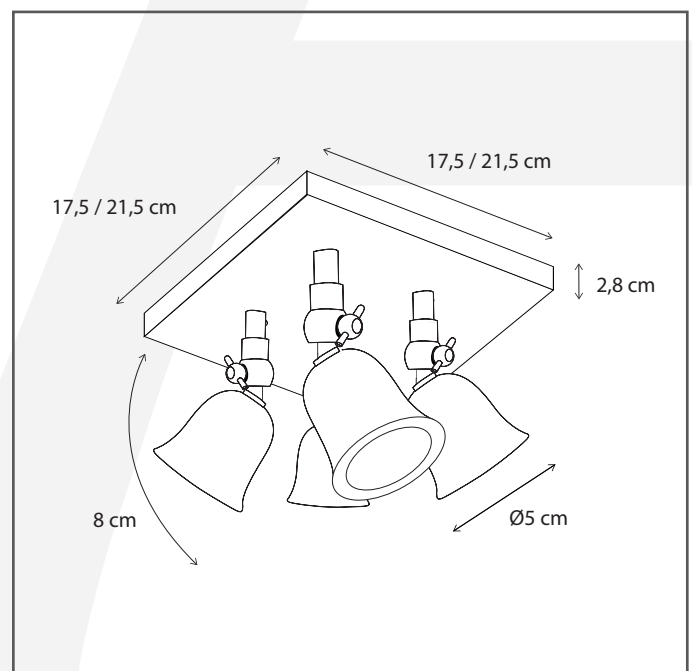

Authentage

Lighting - Verlichting - Eclairage - Beleuchtung
Belgian Design

Fleure on square base medium 4L

FLEOL4V10

General information

Location:	INDOOR
Application:	SPOT
Collection:	FLEURE
Material:	Frame: Brass
Finish:	Bronze

Dimensions and weight

Length (cm):	-
Width (cm):	10
Height (cm):	12
Depth (cm):	10
Weight (kg):	0,7

Product Specifications

Max. Wattage circuit 1 (W):	4 x 5
Max. Wattage circuit 2 (W):	
Voltage (V):	230
Fitting:	G4
Driver included:	Yes
Transformer included:	No
Dali:	No
Color Temperature (K):	-
Integrated LED:	-
Lamps included:	No
IP rating (IP):	20
Dimmability remote:	Yes
Dimmability on product:	No