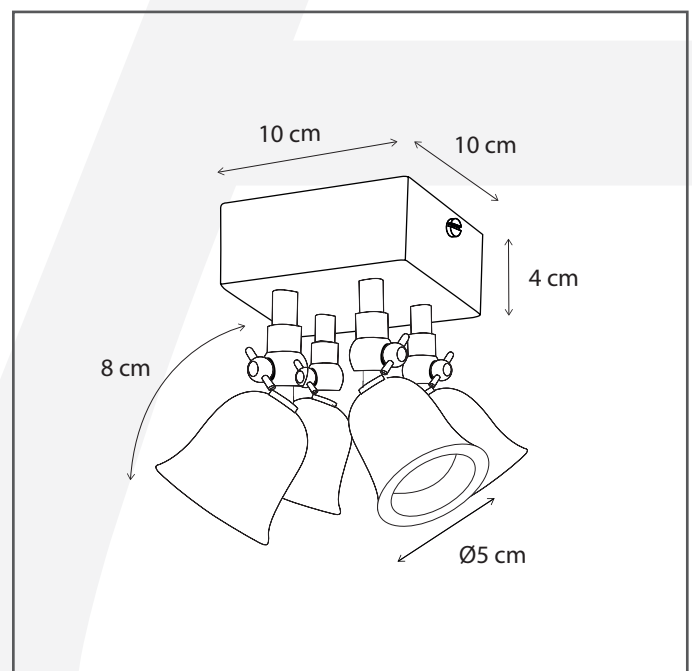

Authentage

Lighting - Verlichting - Eclairage - Beleuchtung
Belgian Design

Fleure on square base medium 2L

FLE0L2V10

General information

Location:	INDOOR
Application:	SPOT
Collection:	FLEURE
Material:	Frame: Brass
Finish:	Bronze

Dimensions and weight

Length (cm):	-
Width (cm):	10
Height (cm):	12
Depth (cm):	10
Weight (kg):	0,3

Product Specifications

Max. Wattage circuit 1 (W):	2 x 5
Max. Wattage circuit 2 (W):	
Voltage (V):	230
Fitting:	G4
Driver included:	Yes
Transformer included:	No
Dali:	No
Color Temperature (K):	-
Integrated LED:	-
Lamps included:	No
IP rating (IP):	20
Dimmability remote:	Yes
Dimmability on product:	No