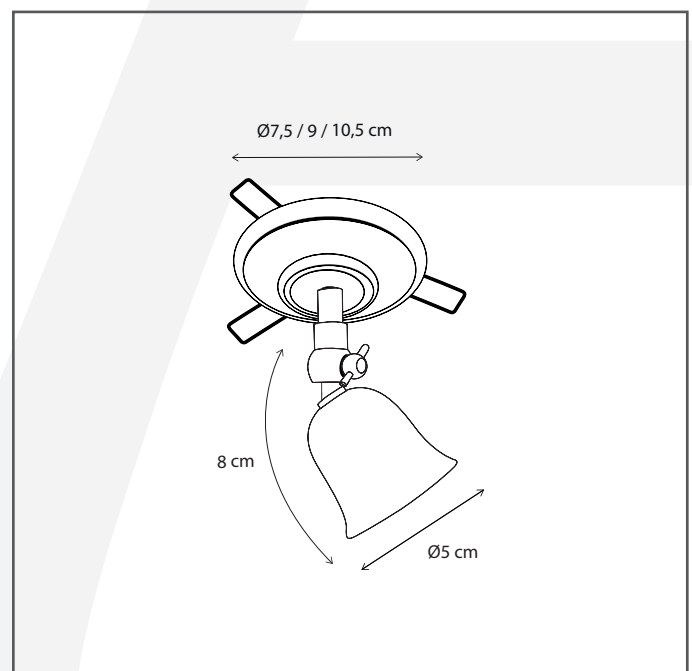

Authentage

Lighting - Verlichting - Eclairage - Beleuchtung
Belgian Design

Fleure rosas with springs 9 cm

FLEOL1J90

General information

Location:	INDOOR
Application:	SPOT
Collection:	FLEURE
Material:	Frame: Brass
Finish:	Bronze

Dimensions and weight

Length (cm):	-
Width (cm):	9
Height (cm):	8
Depth (cm):	9
Weight (kg):	0,15

Product Specifications

Max. Wattage circuit 1 (W):	5
Max. Wattage circuit 2 (W):	
Voltage (V):	12
Fitting:	G4
Driver included:	No
Transformer included:	No
Dali:	No
Color Temperature (K):	-
Integrated LED:	-
Lamps included:	No
IP rating (IP):	20
Dimmability remote:	Yes
Dimmability on product:	No