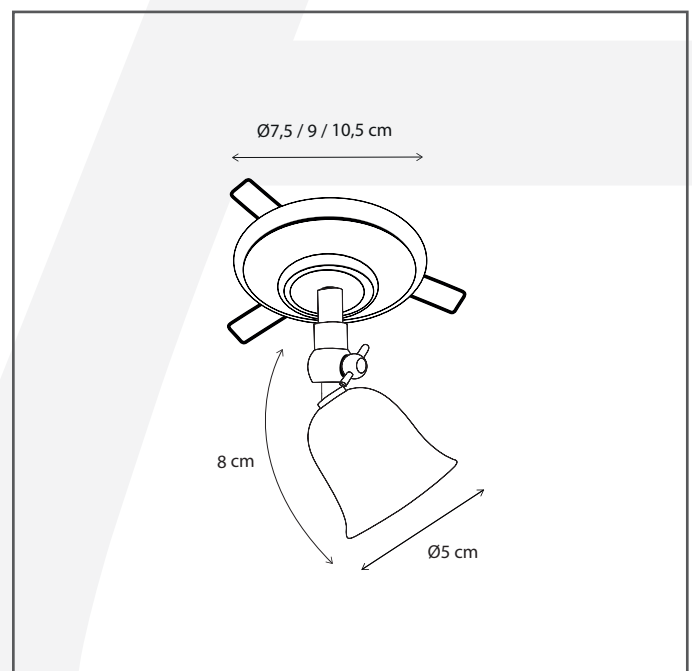

Authentage

Lighting - Verlichting - Eclairage - Beleuchtung
Belgian Design

Fleure rosas with springs 7,5 cm

FLE0L1J75

General information

Location:	INDOOR
Application:	SPOT
Collection:	FLEURE
Material:	Frame: Brass
Finish:	Bronze

Dimensions and weight

Length (cm):	-
Width (cm):	7,5
Height (cm):	8
Depth (cm):	7,5
Weight (kg):	0,15

Product Specifications

Max. Wattage circuit 1 (W):	5
Max. Wattage circuit 2 (W):	
Voltage (V):	12
Fitting:	G4
Driver included:	No
Transformer included:	No
Dali:	No
Color Temperature (K):	-
Integrated LED:	-
Lamps included:	No
IP rating (IP):	20
Dimmability remote:	Yes
Dimmability on product:	No

Fleure rosas with springs

For further questions don't hesitate to contact us via info@authentage.be or via 0032(0)3 355 10 40.