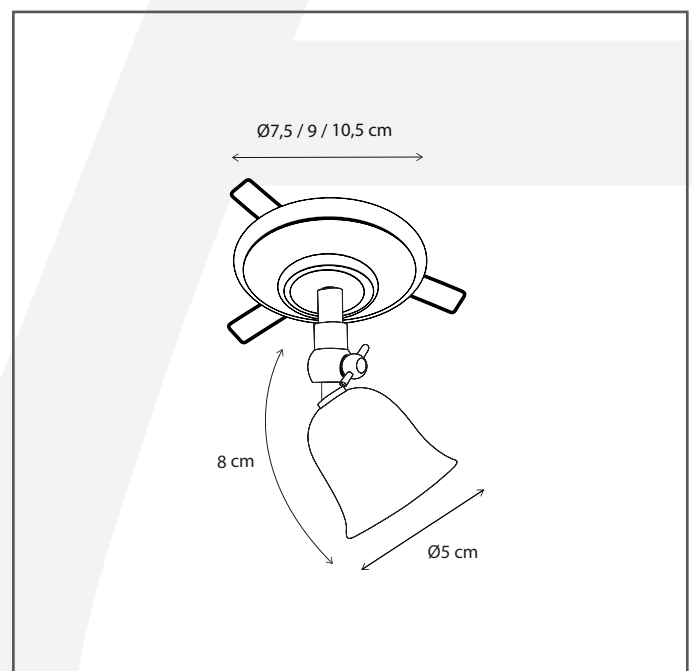

Authentage

Lighting - Verlichting - Eclairage - Beleuchtung
Belgian Design

Fleure rosas with springs 10,5 cm

FLEOL1J10

General information

Location:	INDOOR
Application:	SPOT
Collection:	FLEURE
Material:	Frame: Brass
Finish:	Bronze

Dimensions and weight

Length (cm):	-
Width (cm):	10,5
Height (cm):	8
Depth (cm):	10,5
Weight (kg):	0,15

Product Specifications

Max. Wattage circuit 1 (W):	5
Max. Wattage circuit 2 (W):	
Voltage (V):	12
Fitting:	G4
Driver included:	No
Transformer included:	No
Dali:	No
Color Temperature (K):	-
Integrated LED:	-
Lamps included:	No
IP rating (IP):	20
Dimmability remote:	Yes
Dimmability on product:	No