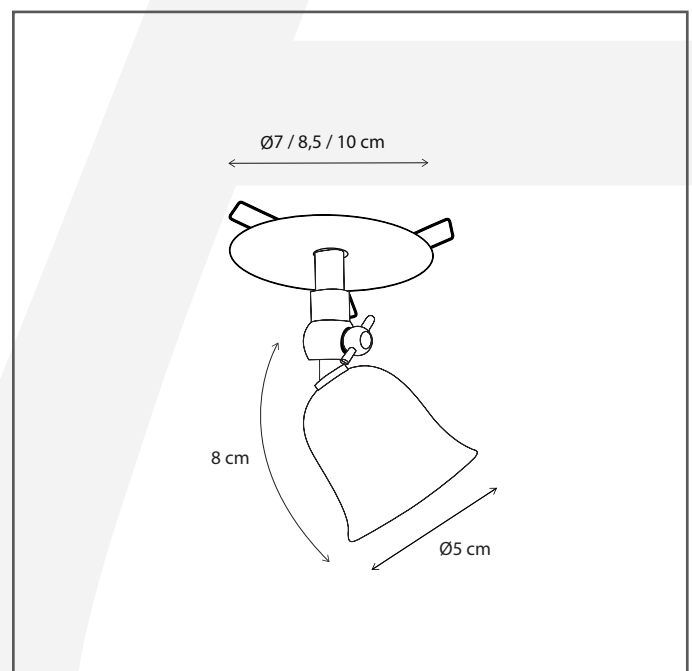

Authentage

Lighting - Verlichting - Eclairage - Beleuchtung
Belgian Design

Fleure disc with springs 8,5 cm

FLEOL1185

General information

Location:	INDOOR
Application:	SPOT
Collection:	FLEURE
Material:	Frame: Brass
Finish:	Bronze

Dimensions and weight

Length (cm):	-
Width (cm):	8,5
Height (cm):	8
Depth (cm):	8,5
Weight (kg):	0,15

Product Specifications

Max. Wattage circuit 1 (W):	5
Max. Wattage circuit 2 (W):	
Voltage (V):	12
Fitting:	G4
Driver included:	No
Transformer included:	No
Dali:	No
Color Temperature (K):	-
Integrated LED:	-
Lamps included:	No
IP rating (IP):	20
Dimmability remote:	Yes
Dimmability on product:	No