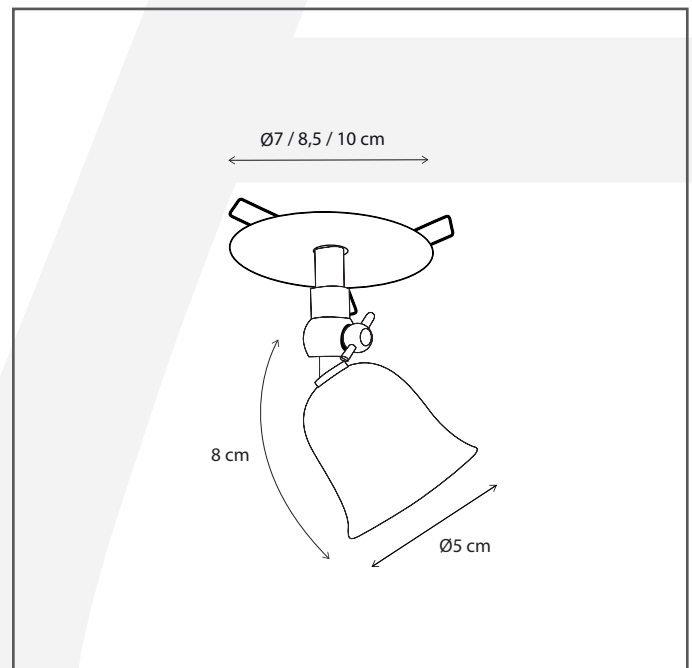

Authentage

Lighting - Verlichting - Eclairage - Beleuchtung
Belgian Design

Fleure disc with springs 7 cm

FLEOL1170

General information

Location:	INDOOR
Application:	SPOT
Collection:	FLEURE
Material:	Frame: Brass
Finish:	Bronze

Dimensions and weight

Length (cm):	-
Width (cm):	7
Height (cm):	8
Depth (cm):	7
Weight (kg):	0,15

Product Specifications

Max. Wattage circuit 1 (W):	5
Max. Wattage circuit 2 (W):	
Voltage (V):	12
Fitting:	G4
Driver included:	No
Transformer included:	No
Dali:	No
Color Temperature (K):	-
Integrated LED:	-
Lamps included:	No
IP rating (IP):	20
Dimmability remote:	Yes
Dimmability on product:	No

Fleure disc with springs

For further questions don't hesitate to contact us via info@authentage.be or via 0032(0)3 355 10 40.