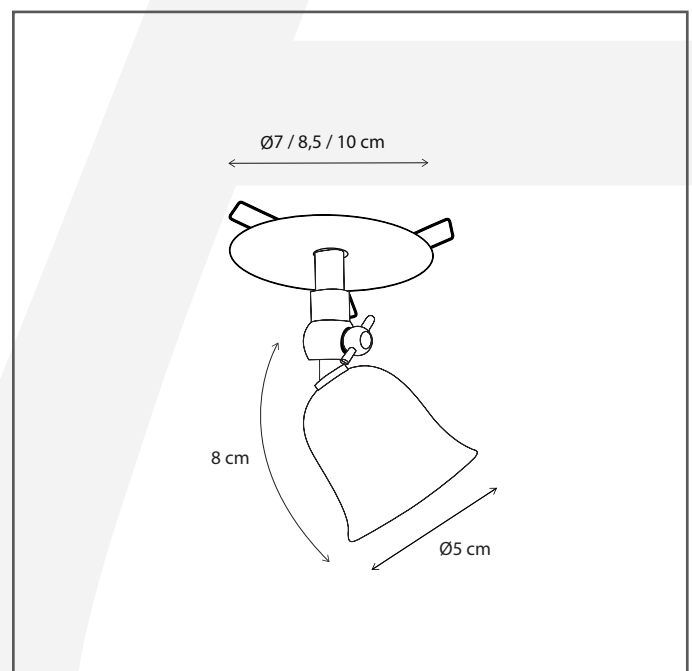

Authentage

Lighting - Verlichting - Eclairage - Beleuchtung
Belgian Design

Fleure disc with springs 10 cm

FLEOL1110

General information

Location:	INDOOR
Application:	SPOT
Collection:	FLEURE
Material:	Frame: Brass
Finish:	Bronze

Dimensions and weight

Length (cm):	-
Width (cm):	10
Height (cm):	8
Depth (cm):	10
Weight (kg):	0,15

Product Specifications

Max. Wattage circuit 1 (W):	5
Max. Wattage circuit 2 (W):	
Voltage (V):	12
Fitting:	G4
Driver included:	No
Transformer included:	No
Dali:	No
Color Temperature (K):	-
Integrated LED:	-
Lamps included:	No
IP rating (IP):	20
Dimmability remote:	Yes
Dimmability on product:	No