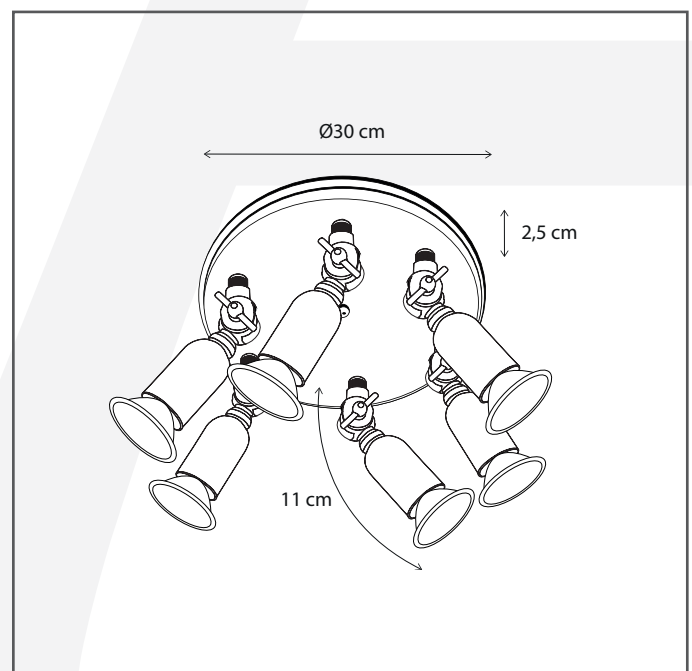

Authentage

Lighting - Verlichting - Eclairage - Beleuchtung
Belgian Design

Fiston on round plate 6L

FIS2L6R30

General information

Location:	INDOOR
Application:	SPOT
Collection:	FISTON
Material:	Frame: Brass
Finish:	Chrome

Dimensions and weight

Length (cm):	-
Width (cm):	30
Height (cm):	14
Depth (cm):	30
Weight (kg):	1,9

Product Specifications

Max. Wattage circuit 1 (W):	6 x 8
Max. Wattage circuit 2 (W):	
Voltage (V):	230
Fitting:	BA15d
Driver included:	Yes
Transformer included:	No
Dali:	No
Color Temperature (K):	-
Integrated LED:	-
Lamps included:	No
IP rating (IP):	20
Dimmability remote:	Yes
Dimmability on product:	No