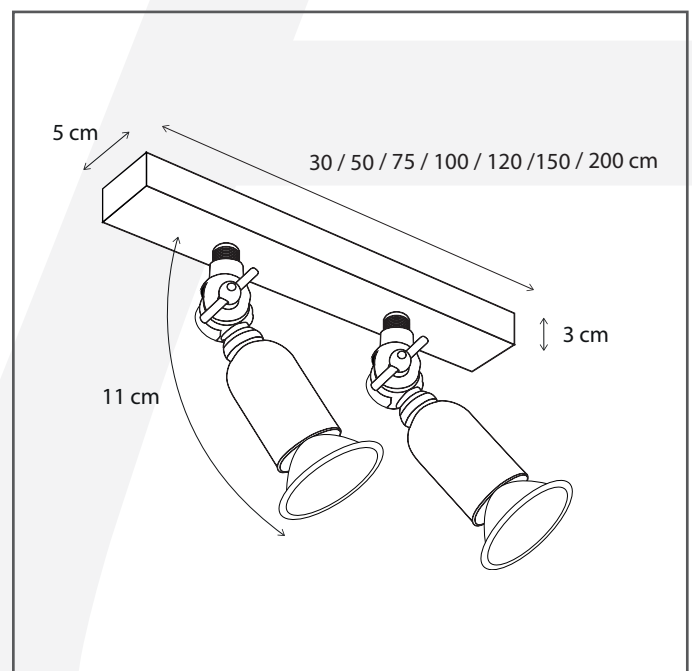

Authentage

Lighting - Verlichting - Eclairage - Beleuchtung
Belgian Design

Fiston on profile 75 cm - 4L

FIS2L4B07

General information

| | |
|--------------|--------------|
| Location: | INDOOR |
| Application: | SPOT |
| Collection: | FISTON |
| Material: | Frame: Brass |
| Finish: | Chrome |

Dimensions and weight

| | |
|--------------|-----|
| Length (cm): | 75 |
| Width (cm): | - |
| Height (cm): | 14 |
| Depth (cm): | 5 |
| Weight (kg): | 1,5 |

Product Specifications

| | |
|-----------------------------|-------|
| Max. Wattage circuit 1 (W): | 4 x 8 |
| Max. Wattage circuit 2 (W): | |
| Voltage (V): | 230 |
| Fitting: | BA15d |
| Driver included: | Yes |
| Transformer included: | No |
| Dali: | No |
| Color Temperature (K): | - |
| Integrated LED: | - |
| Lamps included: | No |
| IP rating (IP): | 20 |
| Dimmability remote: | Yes |
| Dimmability on product: | No |