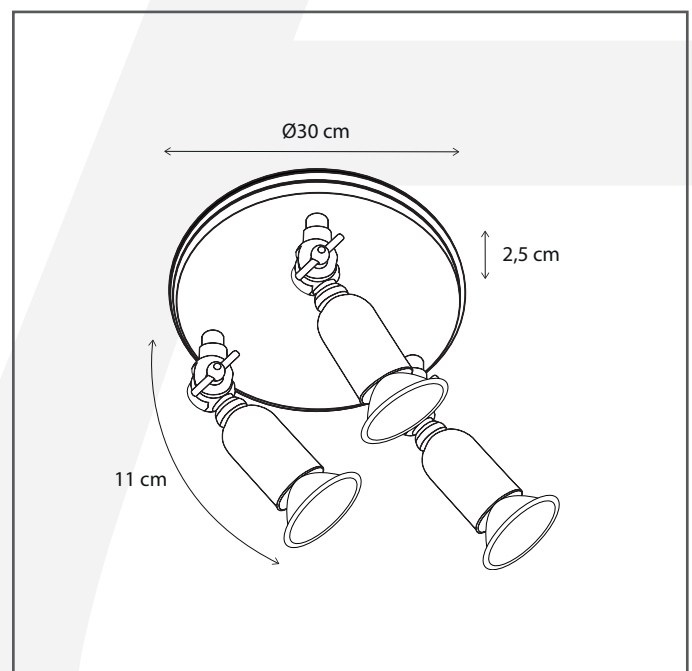

Authentage

Lighting - Verlichting - Eclairage - Beleuchtung
Belgian Design

Fiston on round plate 3L

FIS2L3R30

General information

Location:	INDOOR
Application:	SPOT
Collection:	FISTON
Material:	Frame: Brass
Finish:	Chrome

Dimensions and weight

Length (cm):	-
Width (cm):	30
Height (cm):	14
Depth (cm):	30
Weight (kg):	1,6

Product Specifications

Max. Wattage circuit 1 (W):	3 x 8
Max. Wattage circuit 2 (W):	
Voltage (V):	230
Fitting:	BA15d
Driver included:	Yes
Transformer included:	No
Dali:	No
Color Temperature (K):	-
Integrated LED:	-
Lamps included:	No
IP rating (IP):	20
Dimmability remote:	Yes
Dimmability on product:	No