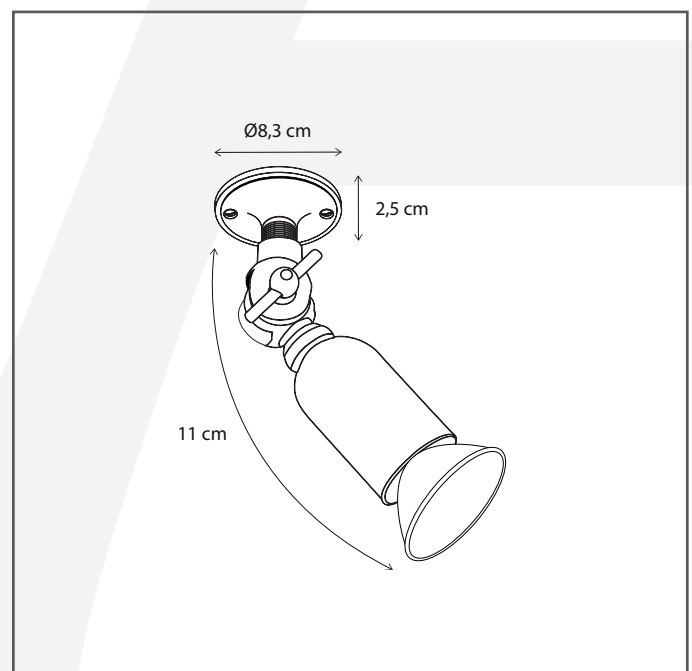

Authentage

Lighting - Verlichting - Eclairage - Beleuchtung
Belgian Design

Fiston mounted base

FIS2L1G83

General information

Location:	INDOOR
Application:	SPOT
Collection:	FISTON
Material:	Frame: Brass
Finish:	Chrome

Dimensions and weight

Length (cm):	-
Width (cm):	8,3
Height (cm):	13,5
Depth (cm):	8,3
Weight (kg):	0,6

Product Specifications

Max. Wattage circuit 1 (W):	8
Max. Wattage circuit 2 (W):	
Voltage (V):	12
Fitting:	BA15d
Driver included:	No
Transformer included:	No
Dali:	No
Color Temperature (K):	-
Integrated LED:	-
Lamps included:	No
IP rating (IP):	20
Dimmability remote:	Yes
Dimmability on product:	No