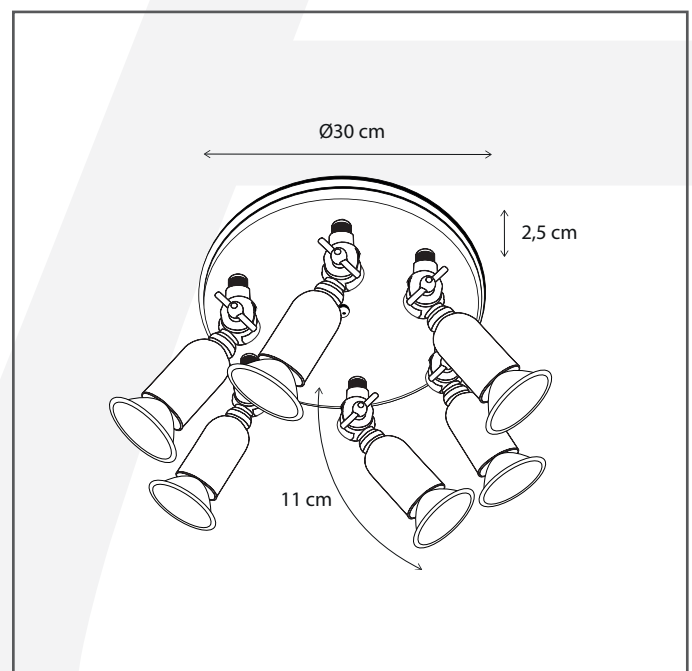

Authentage

Lighting - Verlichting - Eclairage - Beleuchtung
Belgian Design

Fiston on round plate 6L

FIS1L6R30

General information

Location:	INDOOR
Application:	SPOT
Collection:	FISTON
Material:	Frame: Brass
Finish:	Brushed nickel

Dimensions and weight

Length (cm):	-
Width (cm):	30
Height (cm):	14
Depth (cm):	30
Weight (kg):	1,9

Product Specifications

Max. Wattage circuit 1 (W):	6 x 8
Max. Wattage circuit 2 (W):	
Voltage (V):	230
Fitting:	BA15d
Driver included:	Yes
Transformer included:	No
Dali:	No
Color Temperature (K):	-
Integrated LED:	-
Lamps included:	No
IP rating (IP):	20
Dimmability remote:	Yes
Dimmability on product:	No