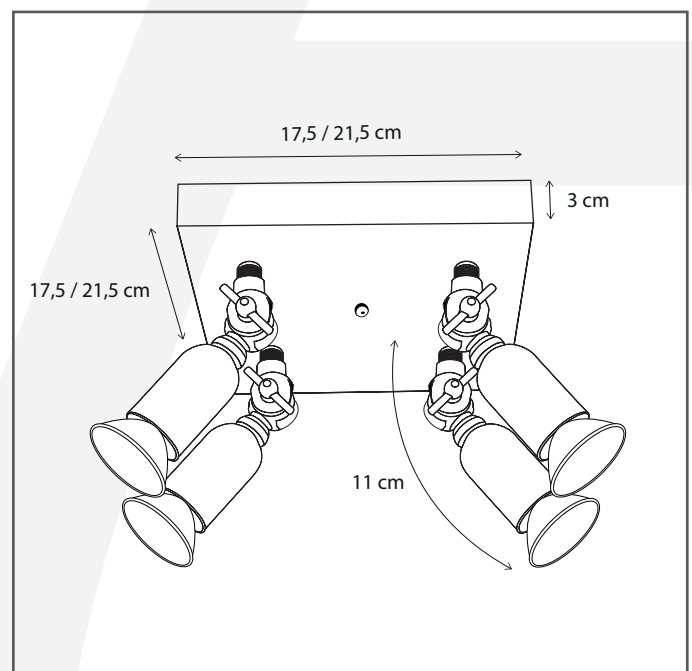

Authentage

Lighting - Verlichting - Eclairage - Beleuchtung
Belgian Design

Fiston on square base 4L

FIS1L4V17

General information

Location:	INDOOR
Application:	SPOT
Collection:	FISTON
Material:	Frame: Brass
Finish:	Brushed nickel

Dimensions and weight

Length (cm):	-
Width (cm):	17,5
Height (cm):	14
Depth (cm):	17,5
Weight (kg):	2,158

Product Specifications

Max. Wattage circuit 1 (W):	4 x 8
Max. Wattage circuit 2 (W):	
Voltage (V):	230
Fitting:	BA15d
Driver included:	Yes
Transformer included:	No
Dali:	No
Color Temperature (K):	-
Integrated LED:	-
Lamps included:	No
IP rating (IP):	20
Dimmability remote:	Yes
Dimmability on product:	No