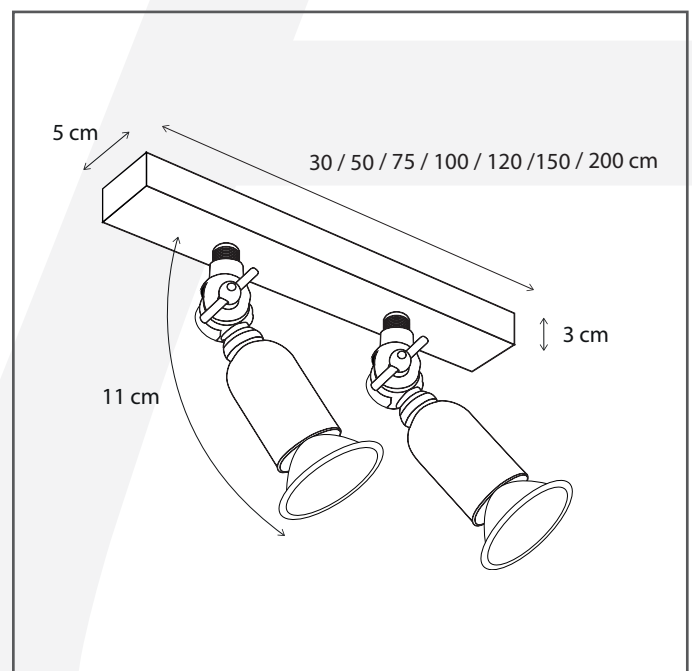

Authentage

Lighting - Verlichting - Eclairage - Beleuchtung
Belgian Design

Fiston on profile 150 cm - 4L

FIS1L4B15

General information

Location:	INDOOR
Application:	SPOT
Collection:	FISTON
Material:	Frame: Brass
Finish:	Brushed nickel

Dimensions and weight

Length (cm):	150
Width (cm):	-
Height (cm):	14
Depth (cm):	5
Weight (kg):	2,4

Product Specifications

Max. Wattage circuit 1 (W):	4 x 8
Max. Wattage circuit 2 (W):	
Voltage (V):	230
Fitting:	BA15d
Driver included:	Yes
Transformer included:	No
Dali:	No
Color Temperature (K):	-
Integrated LED:	-
Lamps included:	No
IP rating (IP):	20
Dimmability remote:	Yes
Dimmability on product:	No