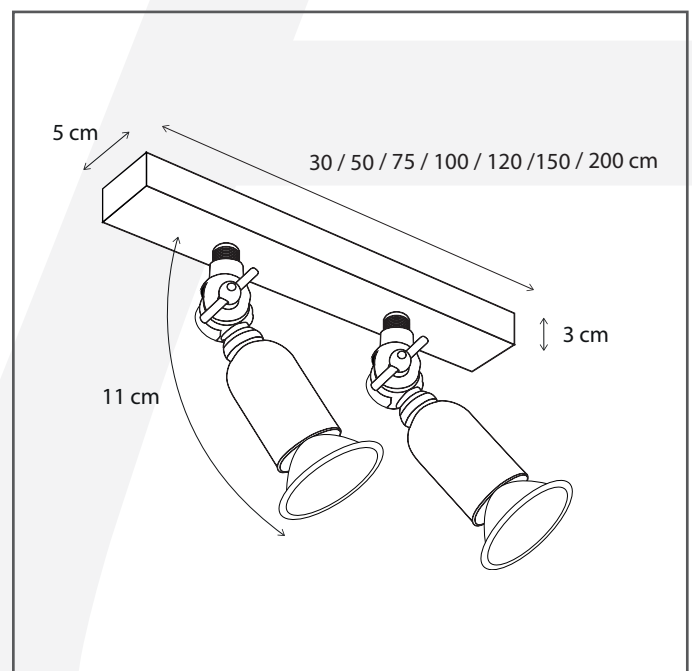

Authentage

Lighting - Verlichting - Eclairage - Beleuchtung
Belgian Design

Fiston on profile 120 cm - 4L

FIS1L4B12

General information

Location:	INDOOR
Application:	SPOT
Collection:	FISTON
Material:	Frame: Brass
Finish:	Brushed nickel

Dimensions and weight

Length (cm):	120
Width (cm):	-
Height (cm):	14
Depth (cm):	5
Weight (kg):	2,1

Product Specifications

Max. Wattage circuit 1 (W):	4 x 8
Max. Wattage circuit 2 (W):	
Voltage (V):	230
Fitting:	BA15d
Driver included:	Yes
Transformer included:	No
Dali:	No
Color Temperature (K):	-
Integrated LED:	-
Lamps included:	No
IP rating (IP):	20
Dimmability remote:	Yes
Dimmability on product:	No

Fiston on profile

For further questions don't hesitate to contact us via info@authentage.be or via 0032(0)3 355 10 40.