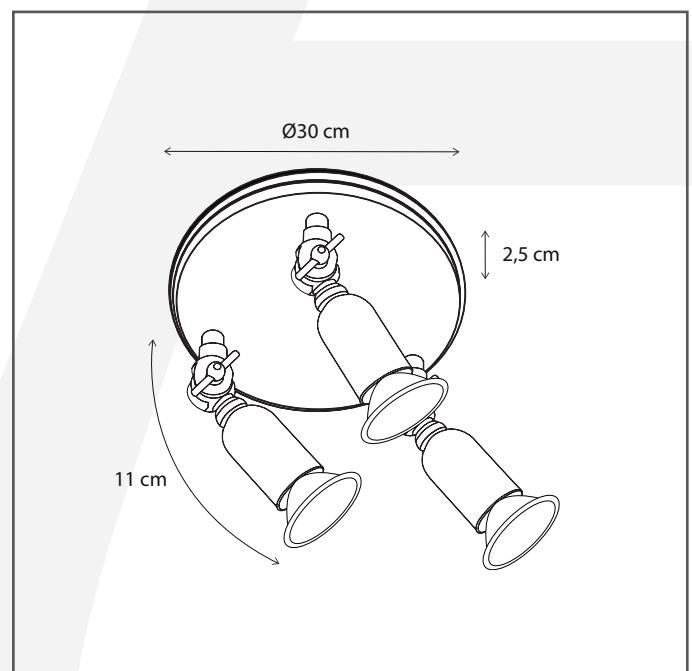

Authentage

Lighting - Verlichting - Eclairage - Beleuchtung
Belgian Design

Fiston on round plate 3L

FIS1L3R30

General information

Location:	INDOOR
Application:	SPOT
Collection:	FISTON
Material:	Frame: Brass
Finish:	Brushed nickel

Dimensions and weight

Length (cm):	-
Width (cm):	30
Height (cm):	14
Depth (cm):	30
Weight (kg):	1,6

Product Specifications

Max. Wattage circuit 1 (W):	3 x 8
Max. Wattage circuit 2 (W):	
Voltage (V):	230
Fitting:	BA15d
Driver included:	Yes
Transformer included:	No
Dali:	No
Color Temperature (K):	-
Integrated LED:	-
Lamps included:	No
IP rating (IP):	20
Dimmability remote:	Yes
Dimmability on product:	No