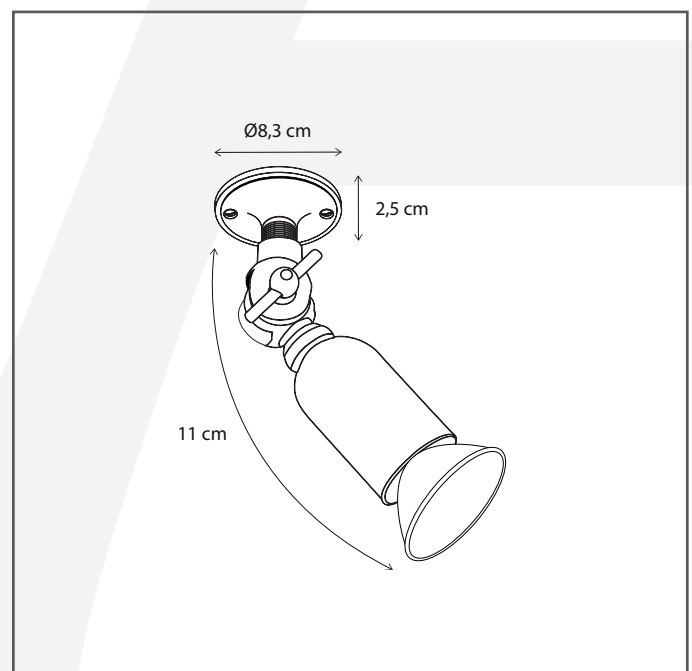

Authentage

Lighting - Verlichting - Eclairage - Beleuchtung
Belgian Design

Fiston mounted base

FIS1L1G83

General information

Location:	INDOOR
Application:	SPOT
Collection:	FISTON
Material:	Frame: Brass
Finish:	Brushed nickel

Dimensions and weight

Length (cm):	-
Width (cm):	8,3
Height (cm):	13,5
Depth (cm):	8,3
Weight (kg):	0,6

Product Specifications

Max. Wattage circuit 1 (W):	8
Max. Wattage circuit 2 (W):	
Voltage (V):	12
Fitting:	BA15d
Driver included:	No
Transformer included:	No
Dali:	No
Color Temperature (K):	-
Integrated LED:	-
Lamps included:	No
IP rating (IP):	20
Dimmability remote:	Yes
Dimmability on product:	No

Fiston mounted base

For further questions don't hesitate to contact us via info@authentage.be or via 0032(0)3 355 10 40.