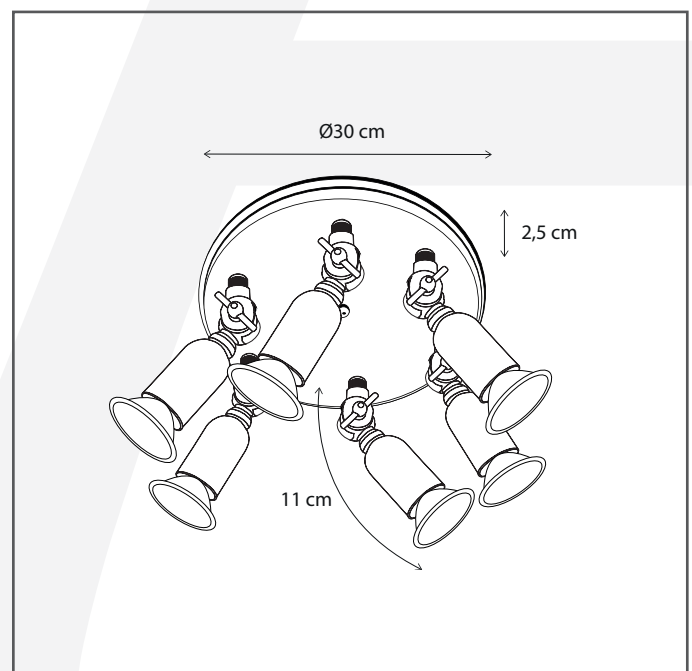

Authentage

Lighting - Verlichting - Eclairage - Beleuchtung
Belgian Design

Fiston on round plate 6L

FISOL6R30

General information

Location:	INDOOR
Application:	SPOT
Collection:	FISTON
Material:	Frame: Brass
Finish:	Bronze

Dimensions and weight

Length (cm):	-
Width (cm):	30
Height (cm):	14
Depth (cm):	30
Weight (kg):	1,9

Product Specifications

Max. Wattage circuit 1 (W):	6 x 8
Max. Wattage circuit 2 (W):	
Voltage (V):	230
Fitting:	BA15d
Driver included:	Yes
Transformer included:	No
Dali:	No
Color Temperature (K):	-
Integrated LED:	-
Lamps included:	No
IP rating (IP):	20
Dimmability remote:	Yes
Dimmability on product:	No