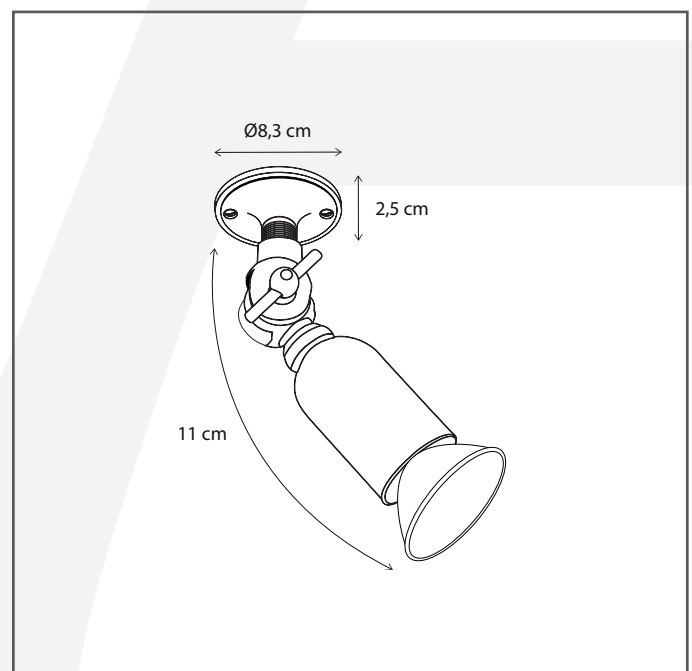

Authentage

Lighting - Verlichting - Eclairage - Beleuchtung
Belgian Design

Fiston mounted base

FISOL1G83

General information

Location:	INDOOR
Application:	SPOT
Collection:	FISTON
Material:	Frame: Brass
Finish:	Bronze

Dimensions and weight

Length (cm):	-
Width (cm):	8,3
Height (cm):	13,5
Depth (cm):	8,3
Weight (kg):	0,6

Product Specifications

Max. Wattage circuit 1 (W):	8
Max. Wattage circuit 2 (W):	
Voltage (V):	12
Fitting:	BA15d
Driver included:	No
Transformer included:	No
Dali:	No
Color Temperature (K):	-
Integrated LED:	-
Lamps included:	No
IP rating (IP):	20
Dimmability remote:	Yes
Dimmability on product:	No