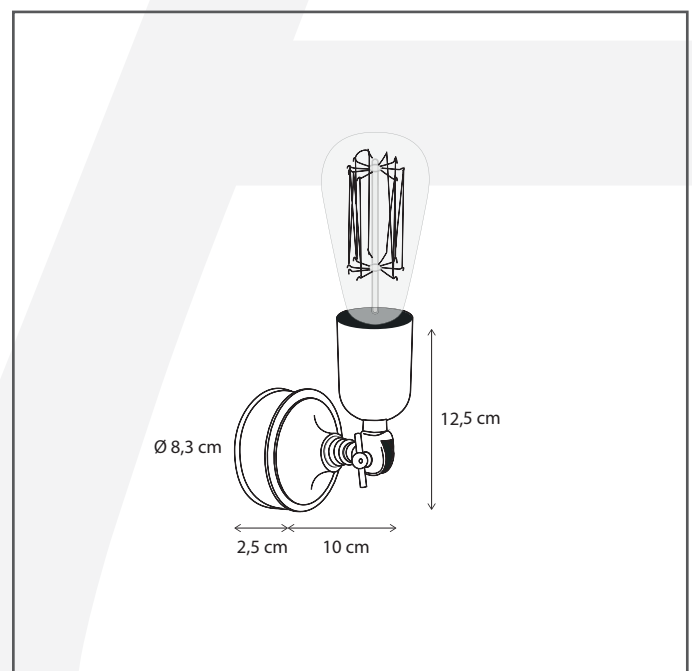

Authentage

Lighting - Verlichting - Eclairage - Beleuchtung
Belgian Design

Filou wall on round base

FIL201F83

General information

Location:	INDOOR
Application:	WALL
Collection:	FILOU
Material:	Frame: Brass
Finish:	Chrome

Dimensions and weight

Length (cm):	-
Width (cm):	8,3
Height (cm):	12,5
Depth (cm):	12,5
Weight (kg):	0,612

Product Specifications

Max. Wattage circuit 1 (W):	15
Max. Wattage circuit 2 (W):	
Voltage (V):	230
Fitting:	E27
Driver included:	No
Transformer included:	No
Dali:	Yes, on request
Color Temperature (K):	-
Integrated LED:	-
Lamps included:	No
IP rating (IP):	20
Dimmability remote:	Yes
Dimmability on product:	No

Filou on round base wall

For further questions don't hesitate to contact us via info@authentage.be or via 0032(0)3 355 10 40.