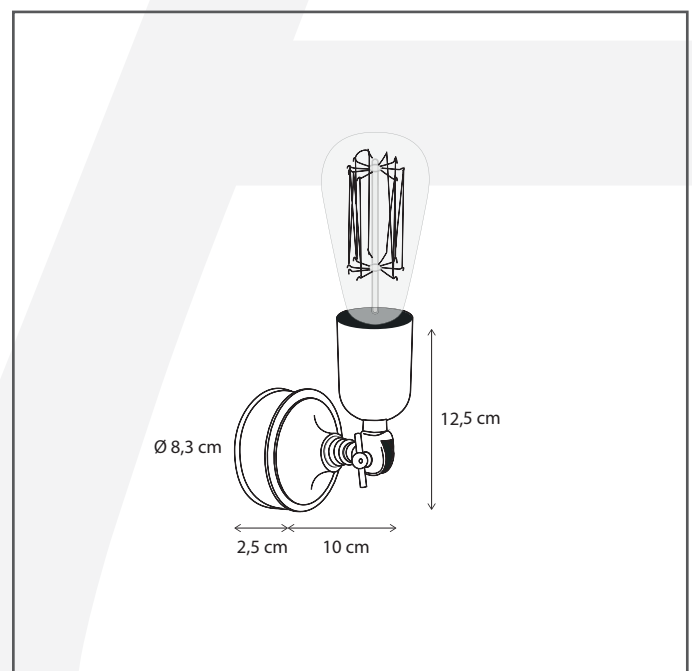

Authentage

Lighting - Verlichting - Eclairage - Beleuchtung
Belgian Design

Filou wall on round base

FIL101F83

General information

Location:	INDOOR
Application:	WALL
Collection:	FILOU
Material:	Frame: Brass
Finish:	Brushed nickel

Dimensions and weight

Length (cm):	-
Width (cm):	8,3
Height (cm):	12,5
Depth (cm):	12,5
Weight (kg):	0,612

Product Specifications

Max. Wattage circuit 1 (W):	15
Max. Wattage circuit 2 (W):	
Voltage (V):	230
Fitting:	E27
Driver included:	No
Transformer included:	No
Dali:	Yes, on request
Color Temperature (K):	-
Integrated LED:	-
Lamps included:	No
IP rating (IP):	20
Dimmability remote:	Yes
Dimmability on product:	No