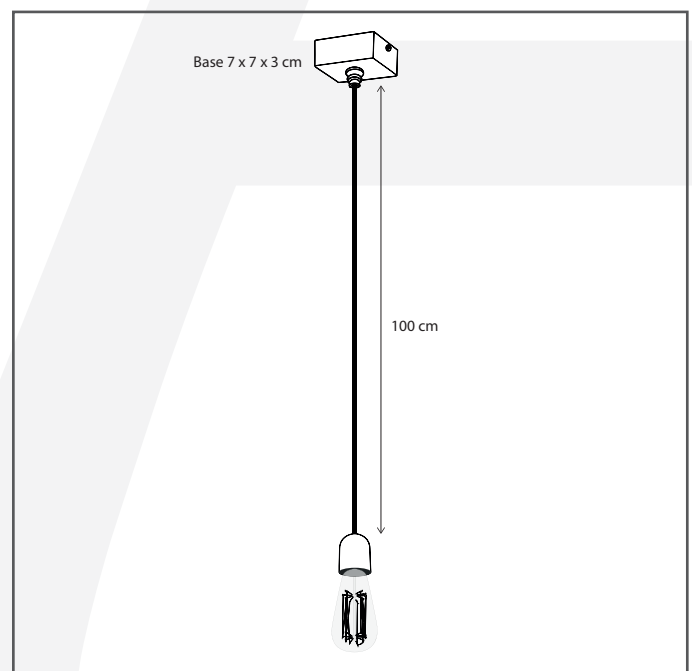

Authentage

Lighting - Verlichting - Eclairage - Beleuchtung
Belgian Design

Filou on square base with tube

FIL001TV7

General information

Location:	INDOOR
Application:	SUSPENSION
Collection:	FILOU
Material:	Frame: Brass
Finish:	Bronze

Dimensions and weight

Length (cm):	-
Width (cm):	7
Height (cm):	103
Depth (cm):	7
Weight (kg):	0,405

Product Specifications

Max. Wattage circuit 1 (W):	15
Max. Wattage circuit 2 (W):	
Voltage (V):	230
Fitting:	E27
Driver included:	No
Transformer included:	No
Dali:	Yes, on request
Color Temperature (K):	-
Integrated LED:	-
Lamps included:	No
IP rating (IP):	20
Dimmability remote:	Yes
Dimmability on product:	No