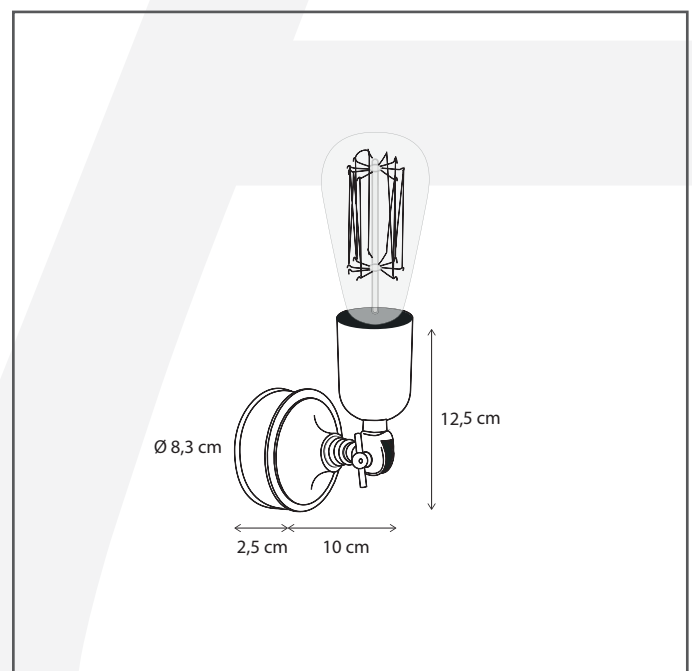

Authentage

Lighting - Verlichting - Eclairage - Beleuchtung
Belgian Design

Filou wall on round base

FIL001F83

General information

Location:	INDOOR
Application:	WALL
Collection:	FILOU
Material:	Frame: Brass
Finish:	Bronze

Dimensions and weight

Length (cm):	-
Width (cm):	8,3
Height (cm):	12,5
Depth (cm):	12,5
Weight (kg):	0,612

Product Specifications

Max. Wattage circuit 1 (W):	15
Max. Wattage circuit 2 (W):	
Voltage (V):	230
Fitting:	E27
Driver included:	No
Transformer included:	No
Dali:	Yes, on request
Color Temperature (K):	-
Integrated LED:	-
Lamps included:	No
IP rating (IP):	20
Dimmability remote:	Yes
Dimmability on product:	No