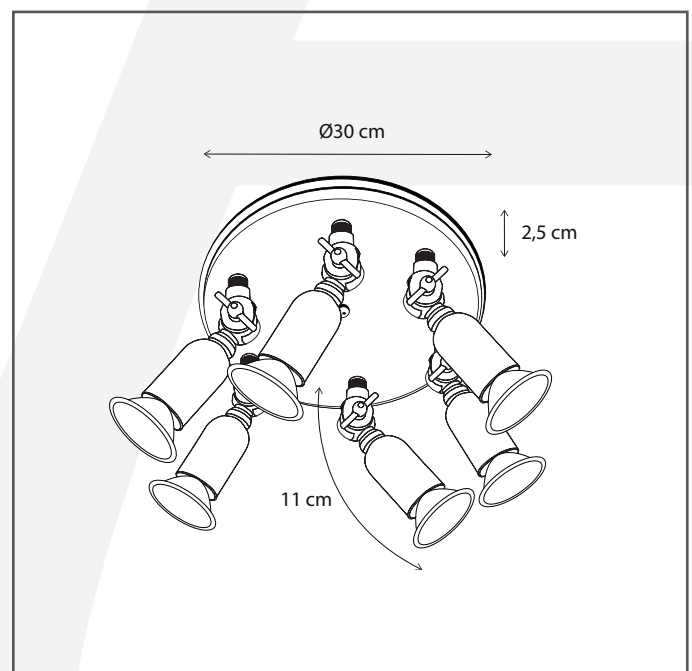

Authentage

Lighting - Verlichting - Eclairage - Beleuchtung
Belgian Design

Fiston on round plate 6L

FIH206R30

General information

Location:	INDOOR
Application:	SPOT
Collection:	FISTON
Material:	Frame: Brass
Finish:	Chrome

Dimensions and weight

Length (cm):	-
Width (cm):	30
Height (cm):	14
Depth (cm):	30
Weight (kg):	1,9

Product Specifications

Max. Wattage circuit 1 (W):	6 x 8
Max. Wattage circuit 2 (W):	
Voltage (V):	230
Fitting:	GU10
Driver included:	No
Transformer included:	No
Dali:	Yes, on request
Color Temperature (K):	-
Integrated LED:	-
Lamps included:	No
IP rating (IP):	20
Dimmability remote:	Yes
Dimmability on product:	No