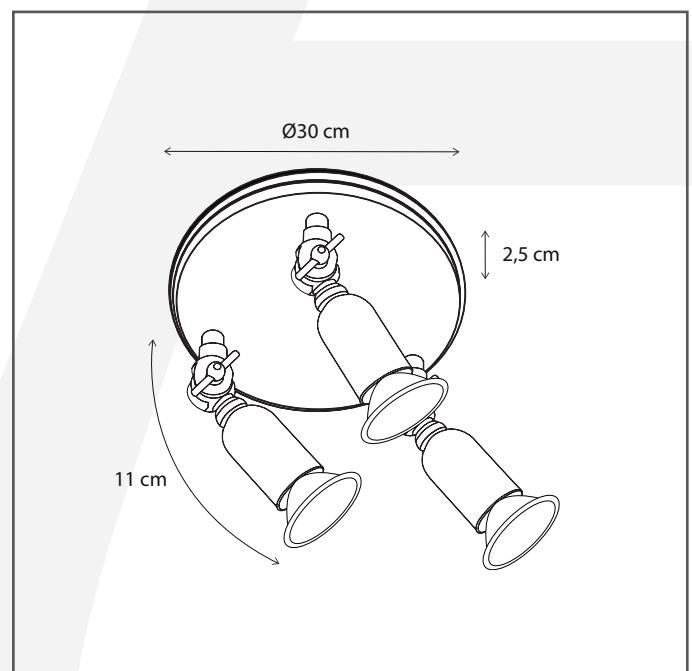

Authentage

Lighting - Verlichting - Eclairage - Beleuchtung
Belgian Design

Fiston on round plate 3L

FIH203R30

General information

Location:	INDOOR
Application:	SPOT
Collection:	FISTON
Material:	Frame: Brass
Finish:	Chrome

Dimensions and weight

Length (cm):	-
Width (cm):	30
Height (cm):	14
Depth (cm):	30
Weight (kg):	1,6

Product Specifications

Max. Wattage circuit 1 (W):	3 x 8
Max. Wattage circuit 2 (W):	
Voltage (V):	230
Fitting:	GU10
Driver included:	No
Transformer included:	No
Dali:	Yes, on request
Color Temperature (K):	-
Integrated LED:	-
Lamps included:	No
IP rating (IP):	20
Dimmability remote:	Yes
Dimmability on product:	No