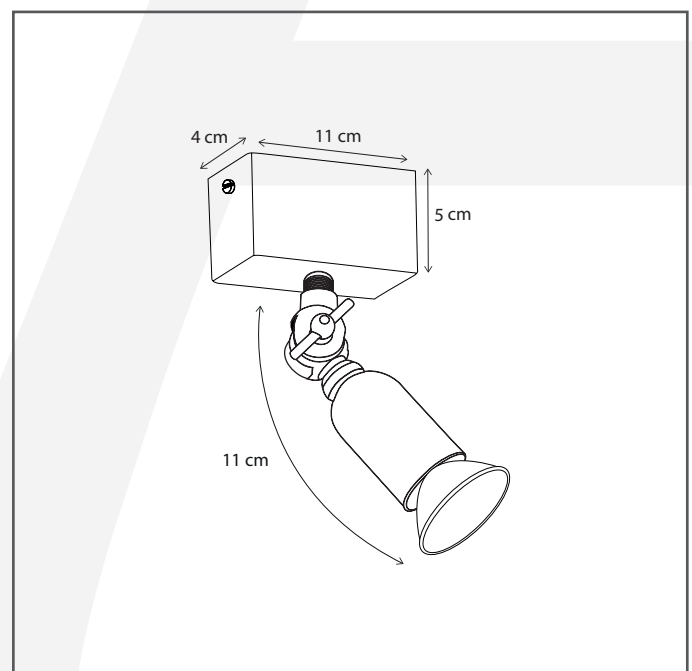

Authentage

Lighting - Verlichting - Eclairage - Beleuchtung
Belgian Design

Fiston on track

FIH201TRA

General information

Location:	INDOOR
Application:	TRACK
Collection:	TRACK-SYSTEM
Material:	Frame: Brass
Finish:	Chrome

Dimensions and weight

Length (cm):	-
Width (cm):	11
Height (cm):	16
Depth (cm):	4
Weight (kg):	0,2

Product Specifications

Max. Wattage circuit 1 (W):	8
Max. Wattage circuit 2 (W):	
Voltage (V):	230
Fitting:	GU10
Driver included:	No
Transformer included:	No
Dali:	Yes, on request
Color Temperature (K):	-
Integrated LED:	-
Lamps included:	No
IP rating (IP):	20
Dimmability remote:	Yes
Dimmability on product:	No

For further questions don't hesitate to contact us via info@authentage.be or via 0032(0)3 355 10 40.

Spot on track - no driver